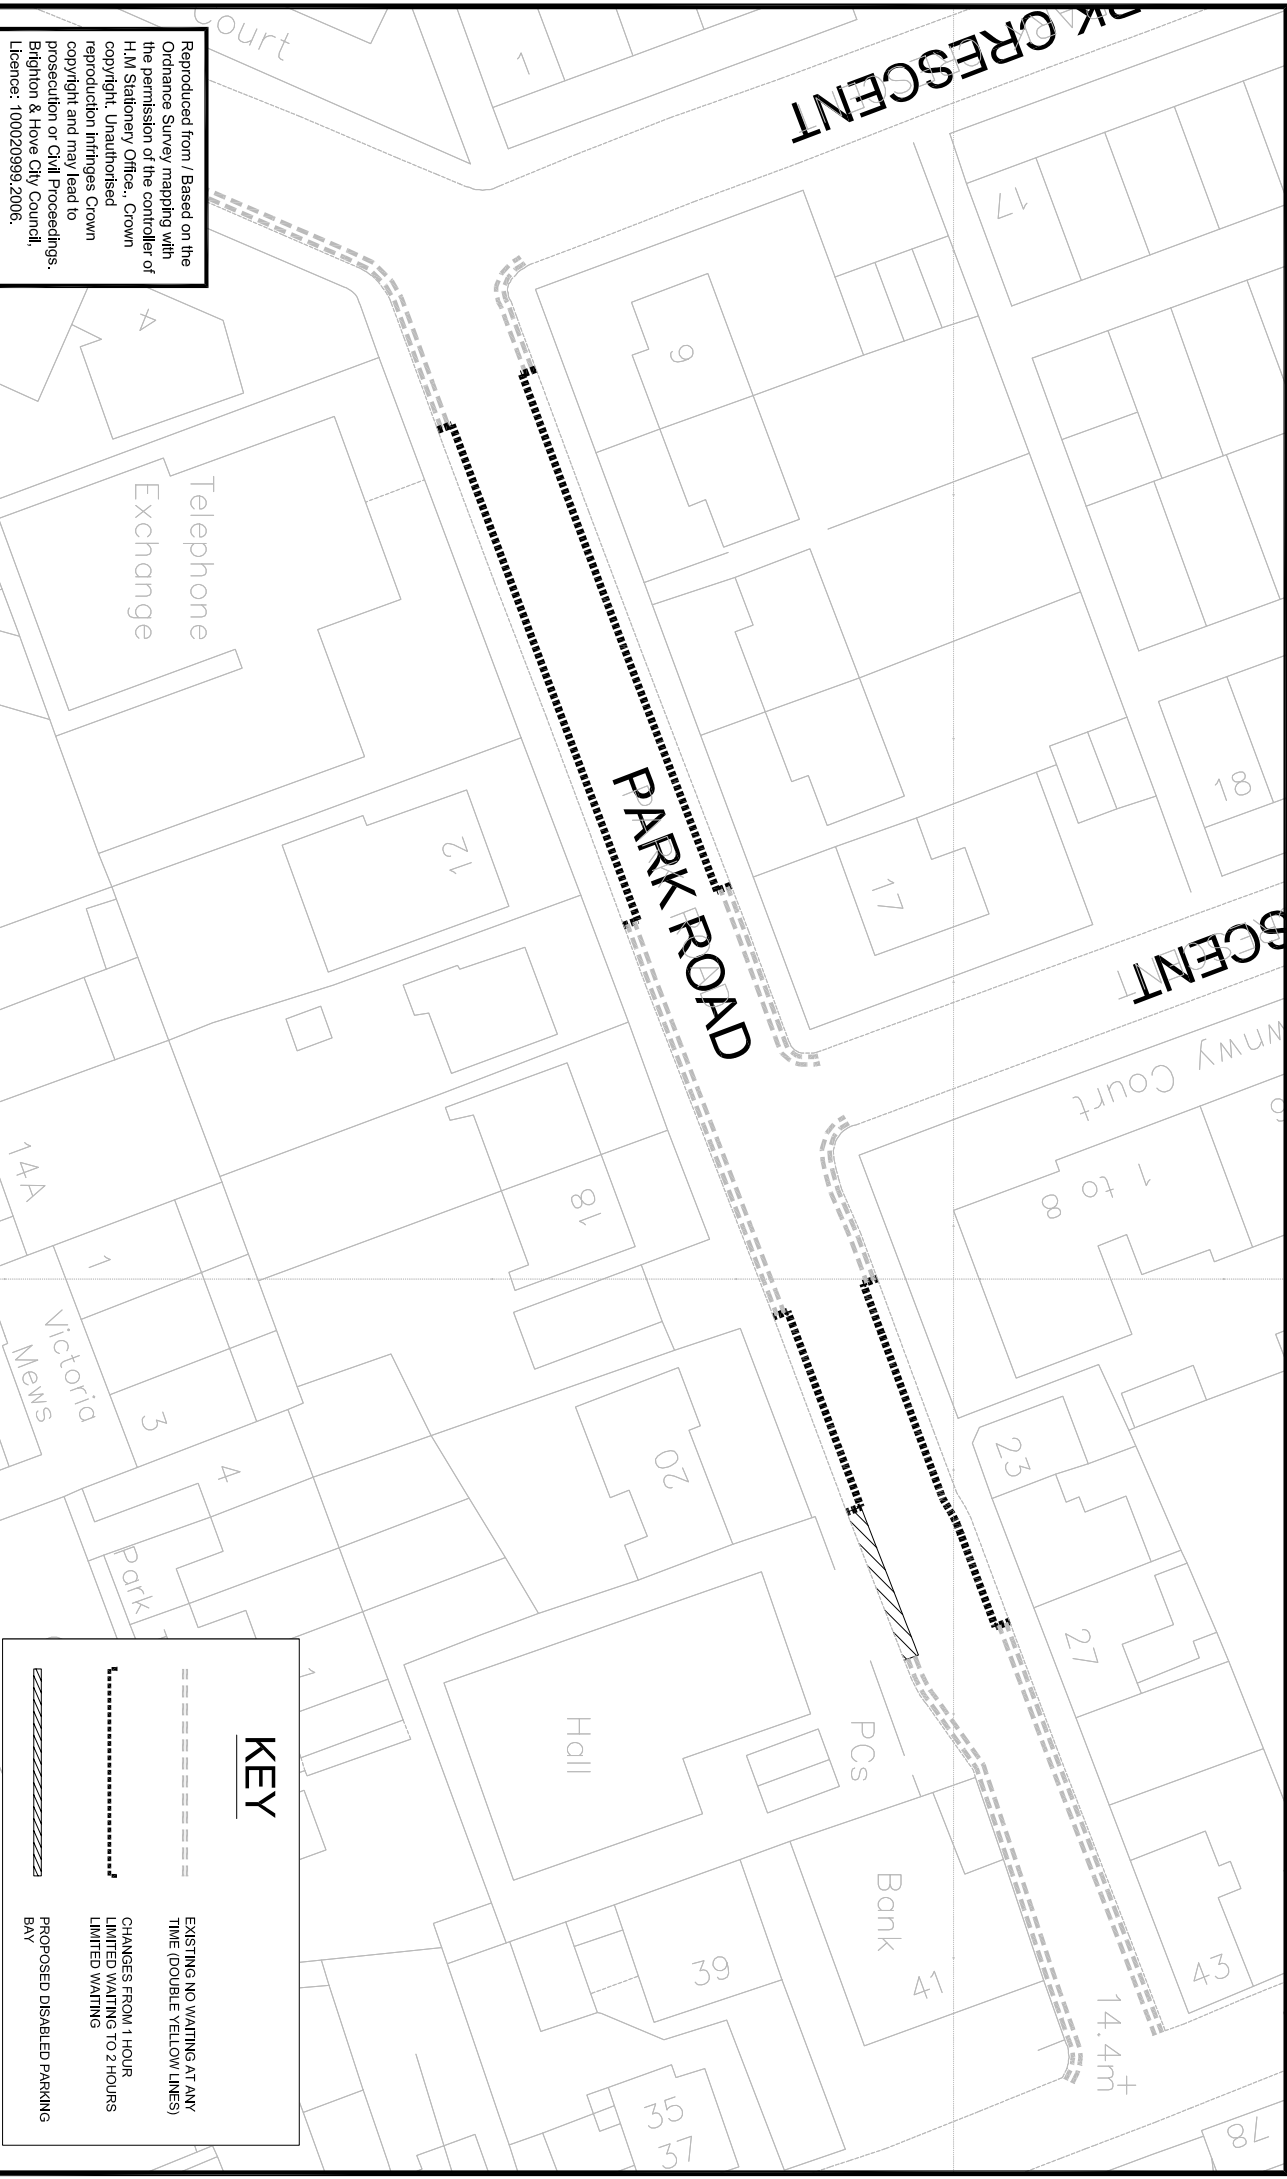

Reproduced from / Based on the Ordnance Survey mapping with the permission of the controller of H.M. Stationery Office., Crown copyright. Unauthorised reproduction infringes Crown copyright and may lead to prosecution or Civil Proceedings. Brighton & Hove City Council. Licence: 1000209993,2006.

drawing title

Park Road

scale

1:500

drawn by

P.T.

date

16/08/06

ENVIRONMENT

TRAFFIC & TRANSPORTATION

drawing no.

B&H/AWWR 07