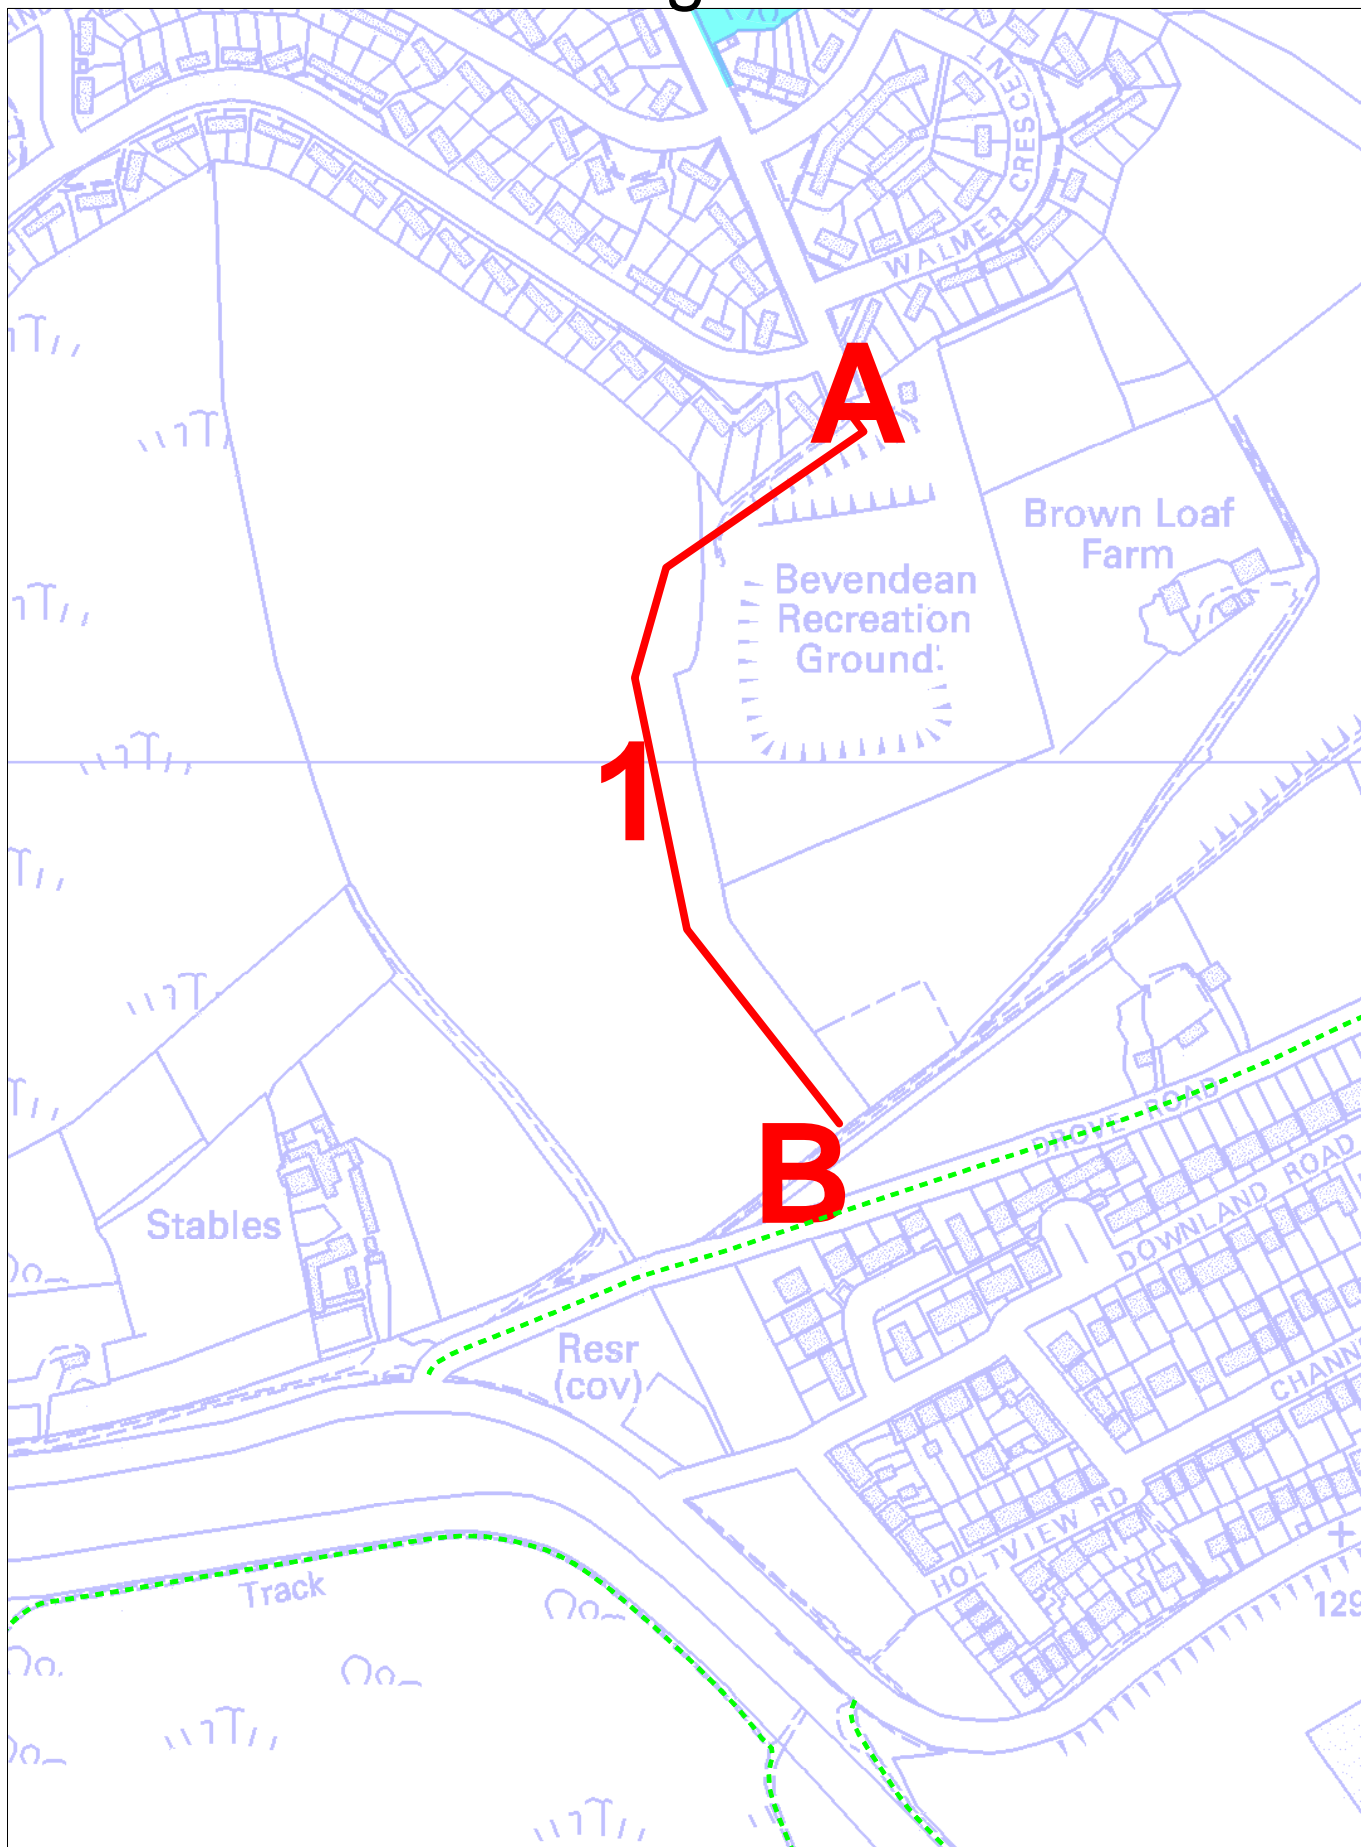

Missing Link 1

Reproduced from the Ordnance Survey mapping with the permission of the Controller of H.M. Stationery Office. © Crown copyright. Unauthorised reproduction infringes Crown copyright and may lead to prosecution or Civil Proceedings. Brighton & Hove City Council. Licence : 100020999, 2007.

Date: 29/10/07

Scale 1:4000

Missing Link
existing right of way

**Brighton & Hove
City Council**