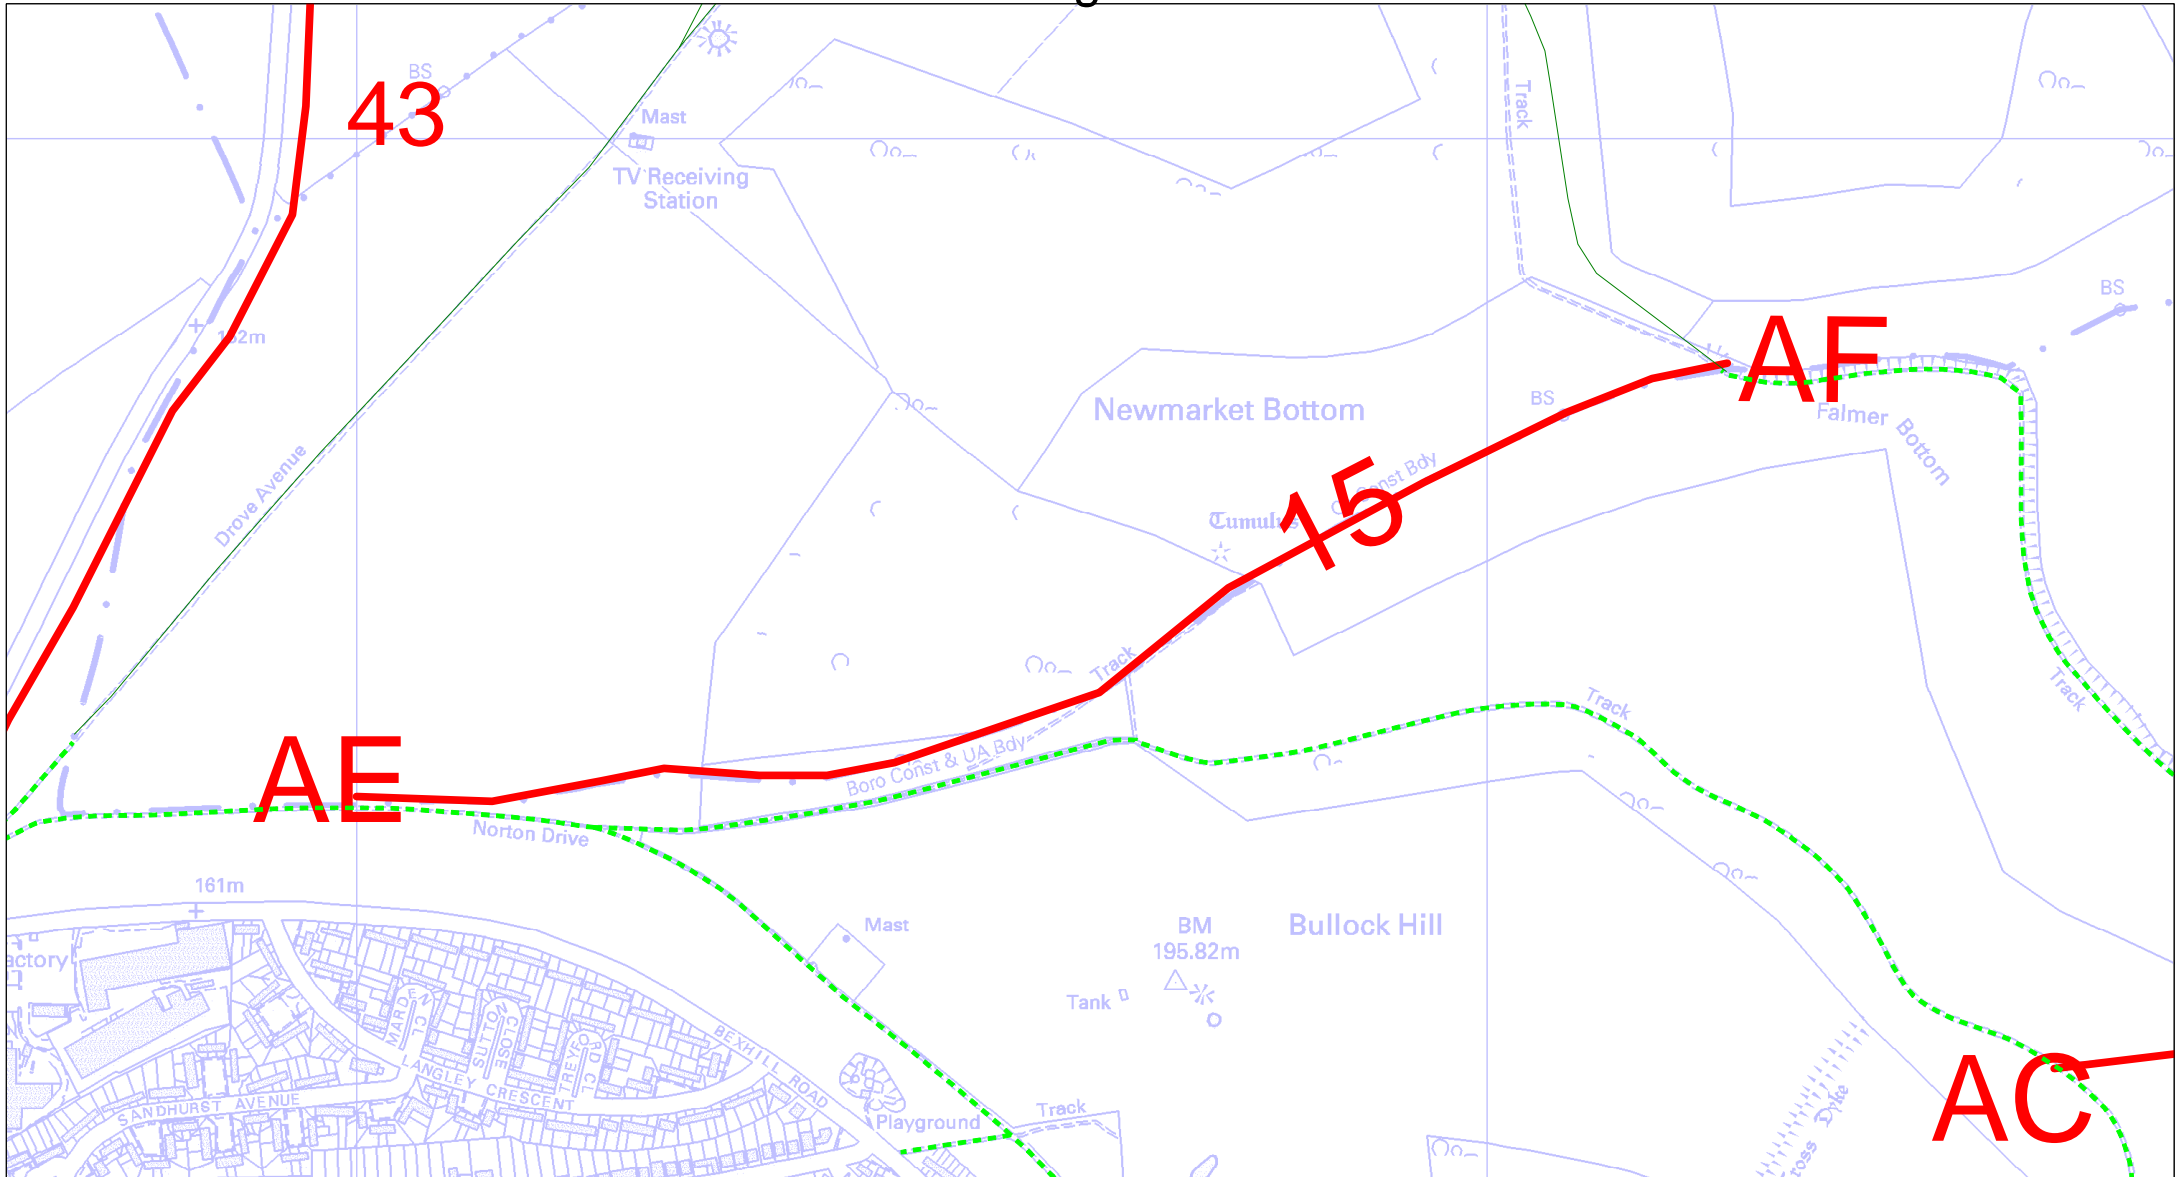

Missing Link 15

**Brighton & Hove
City Council**

Reproduced from the Ordnance Survey mapping with the permission of the Controller of H.M. Stationery Office. © Crown copyright. Unauthorised reproduction infringes Crown copyright and may lead to prosecution or Civil Proceedings.
Brighton & Hove City Council. Licence : 100020999, 2007.

Date: 29/10/07

Scale 1:7000

Missing Link

existing right of way