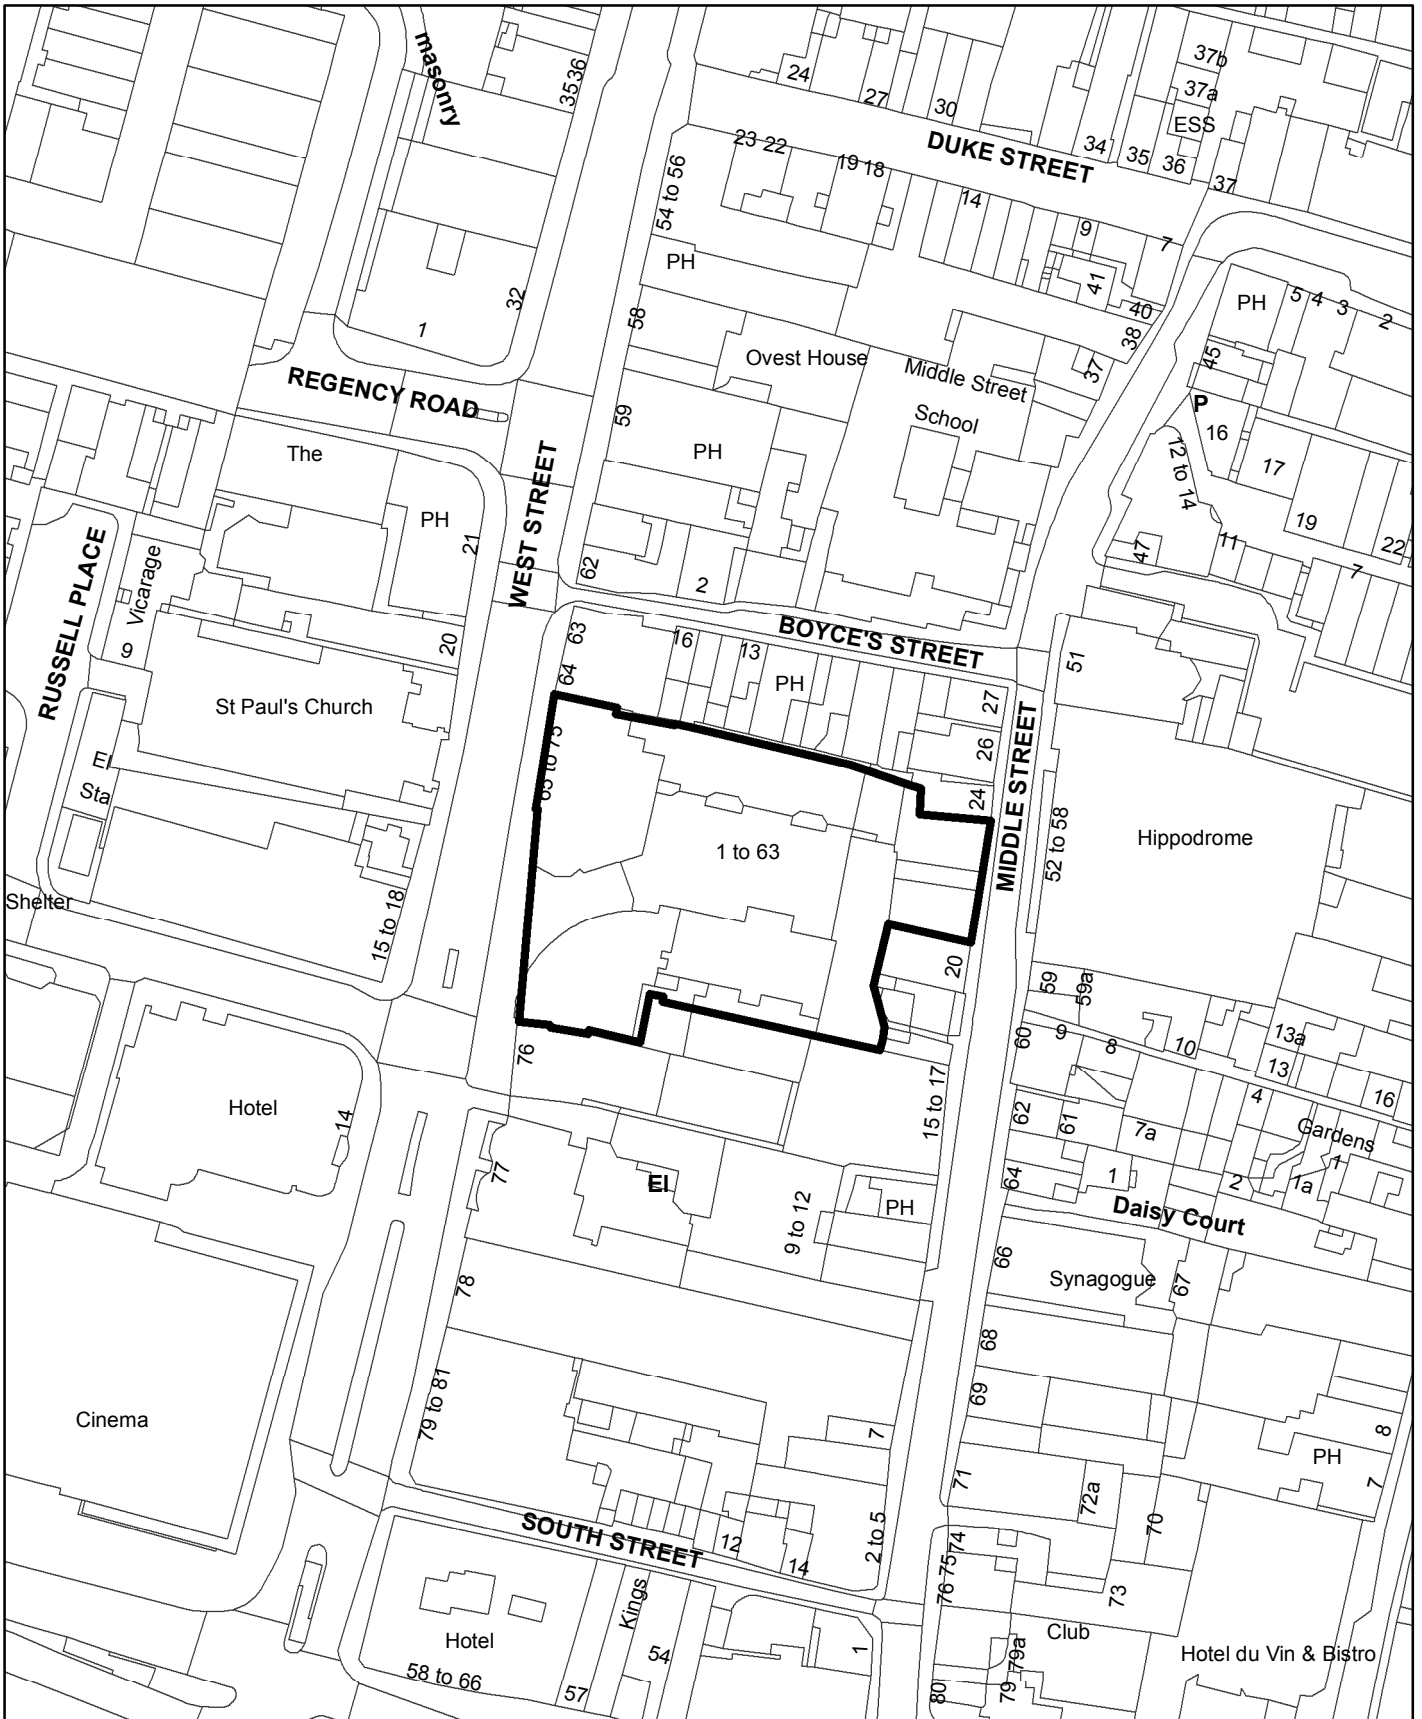

# BH2019 02619 - Avalon, West Street

N

Scale: 1:1,250