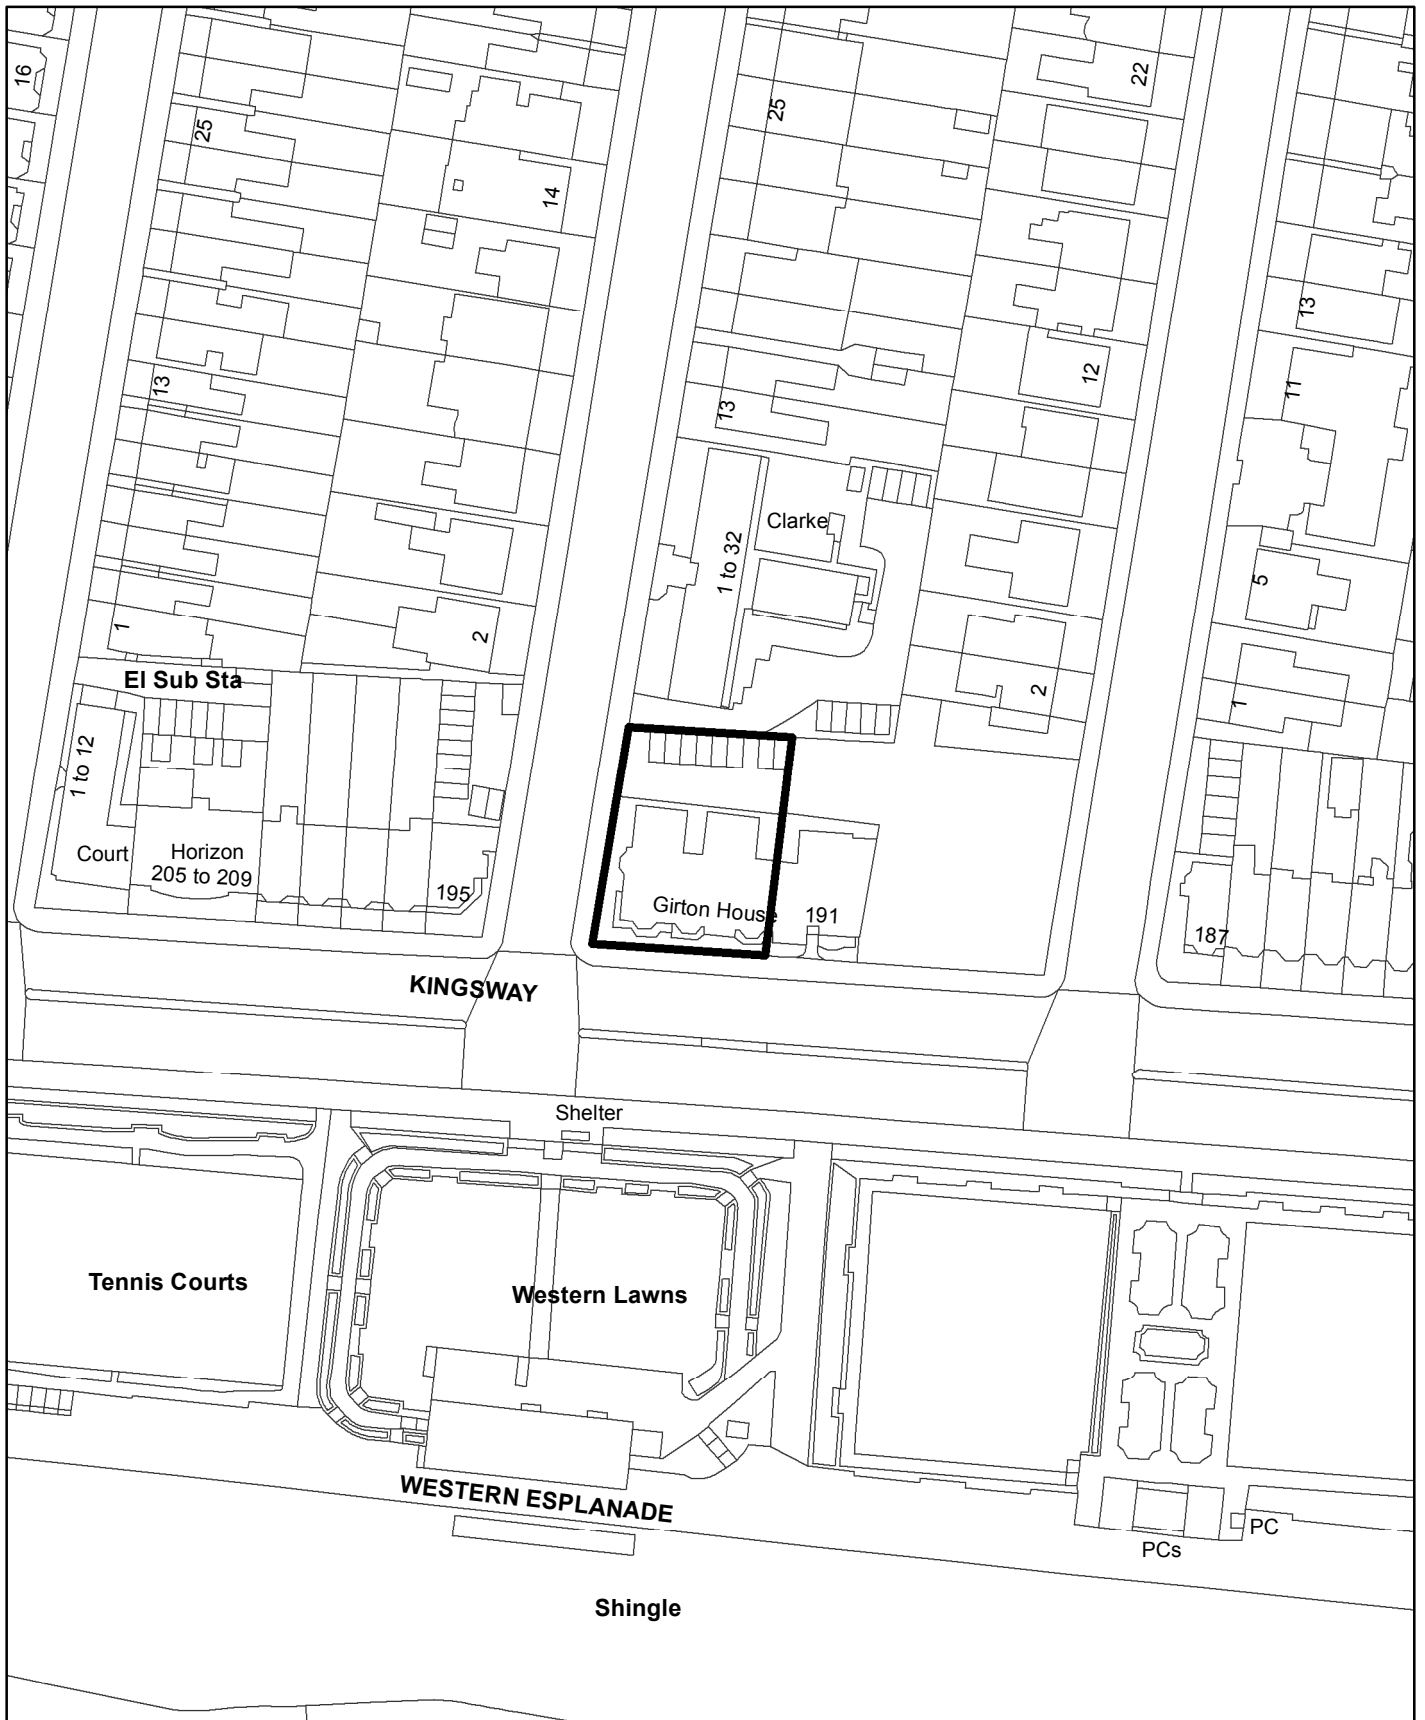

# BH2020 01101 - Girton House, 193 Kingsway

N

Scale: 1:1,250