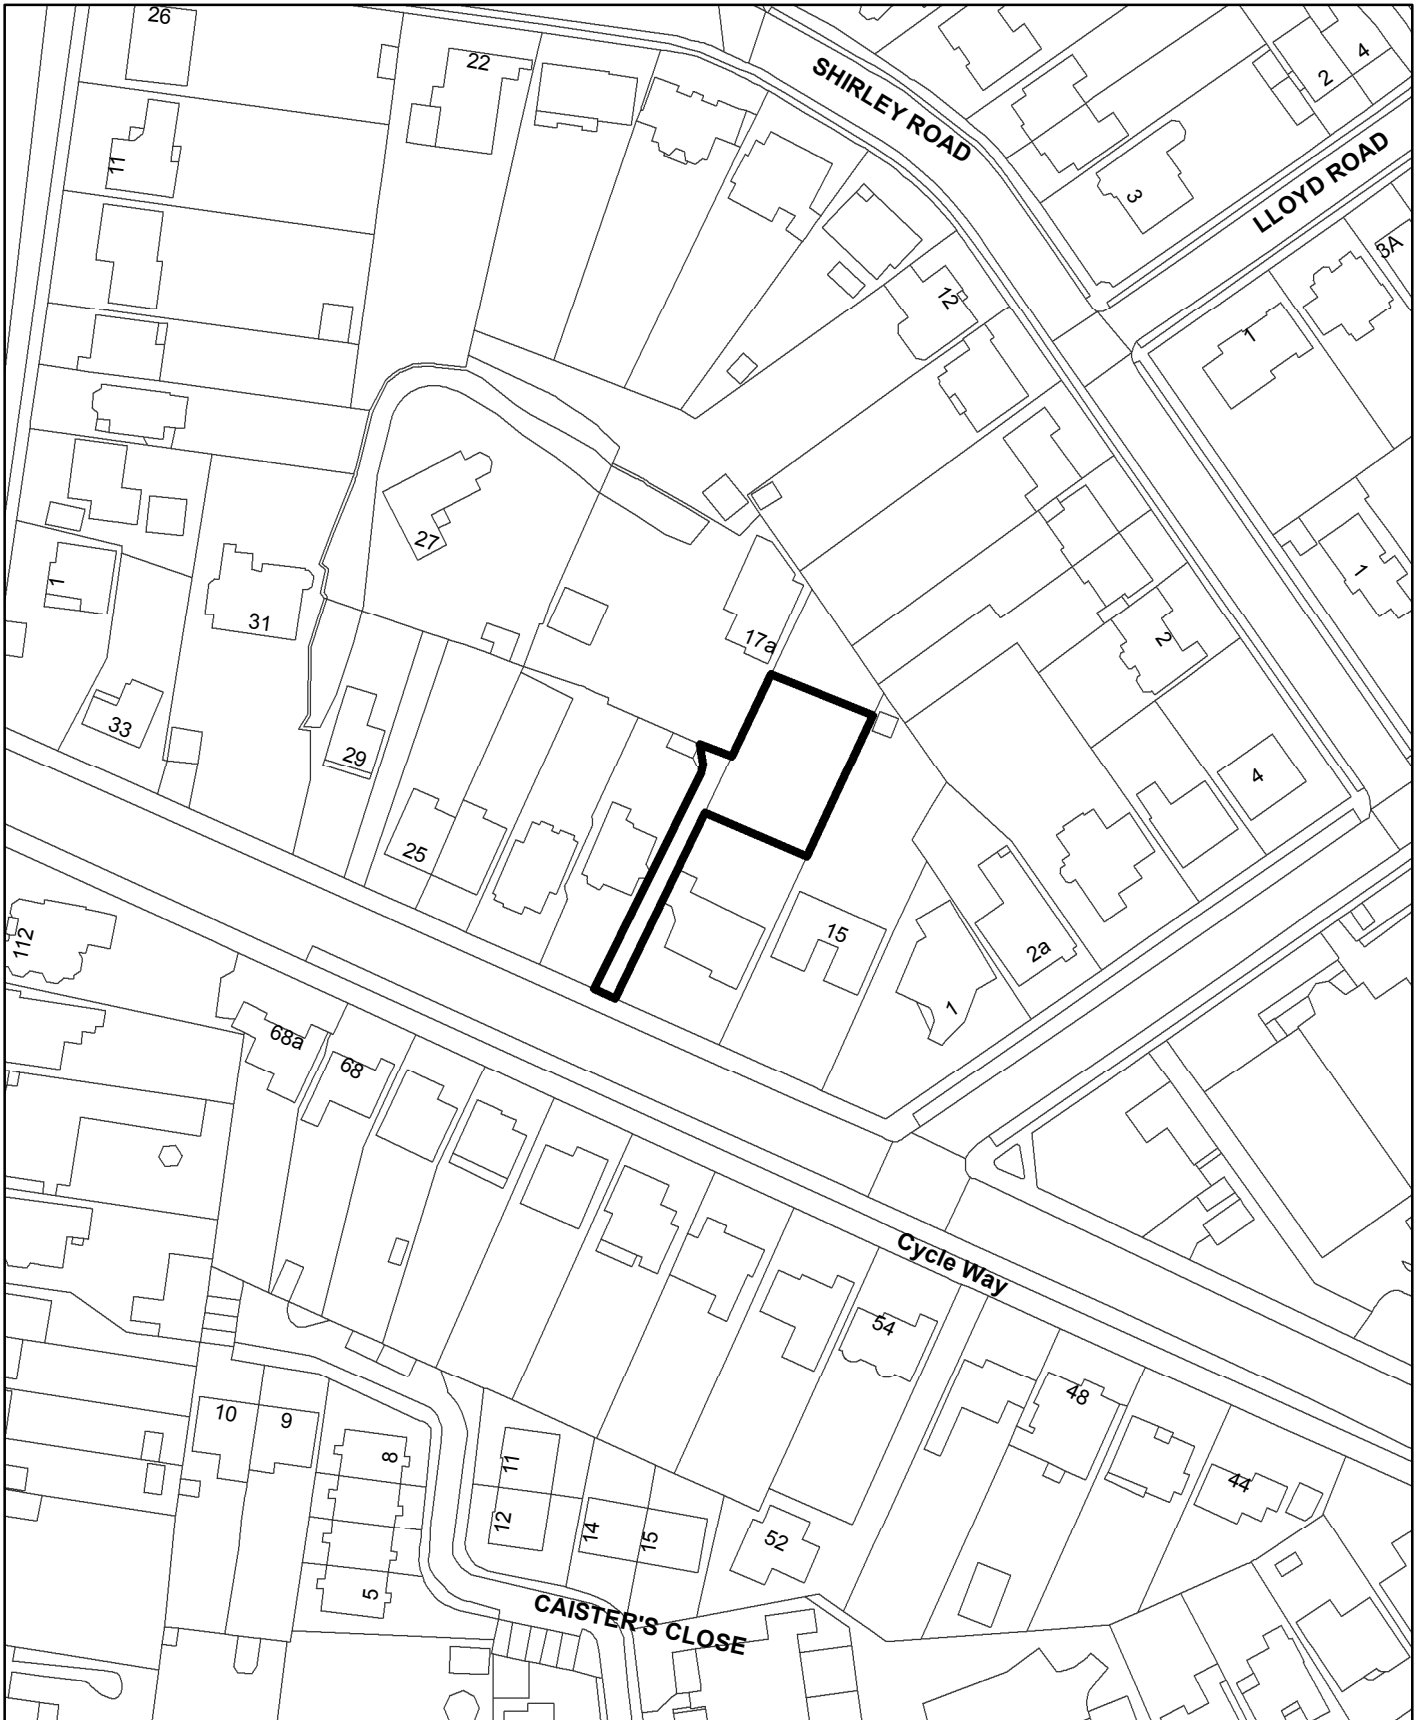

BH2019 03758 - 17 Old Shoreham Road

N

Scale: 1:1,250