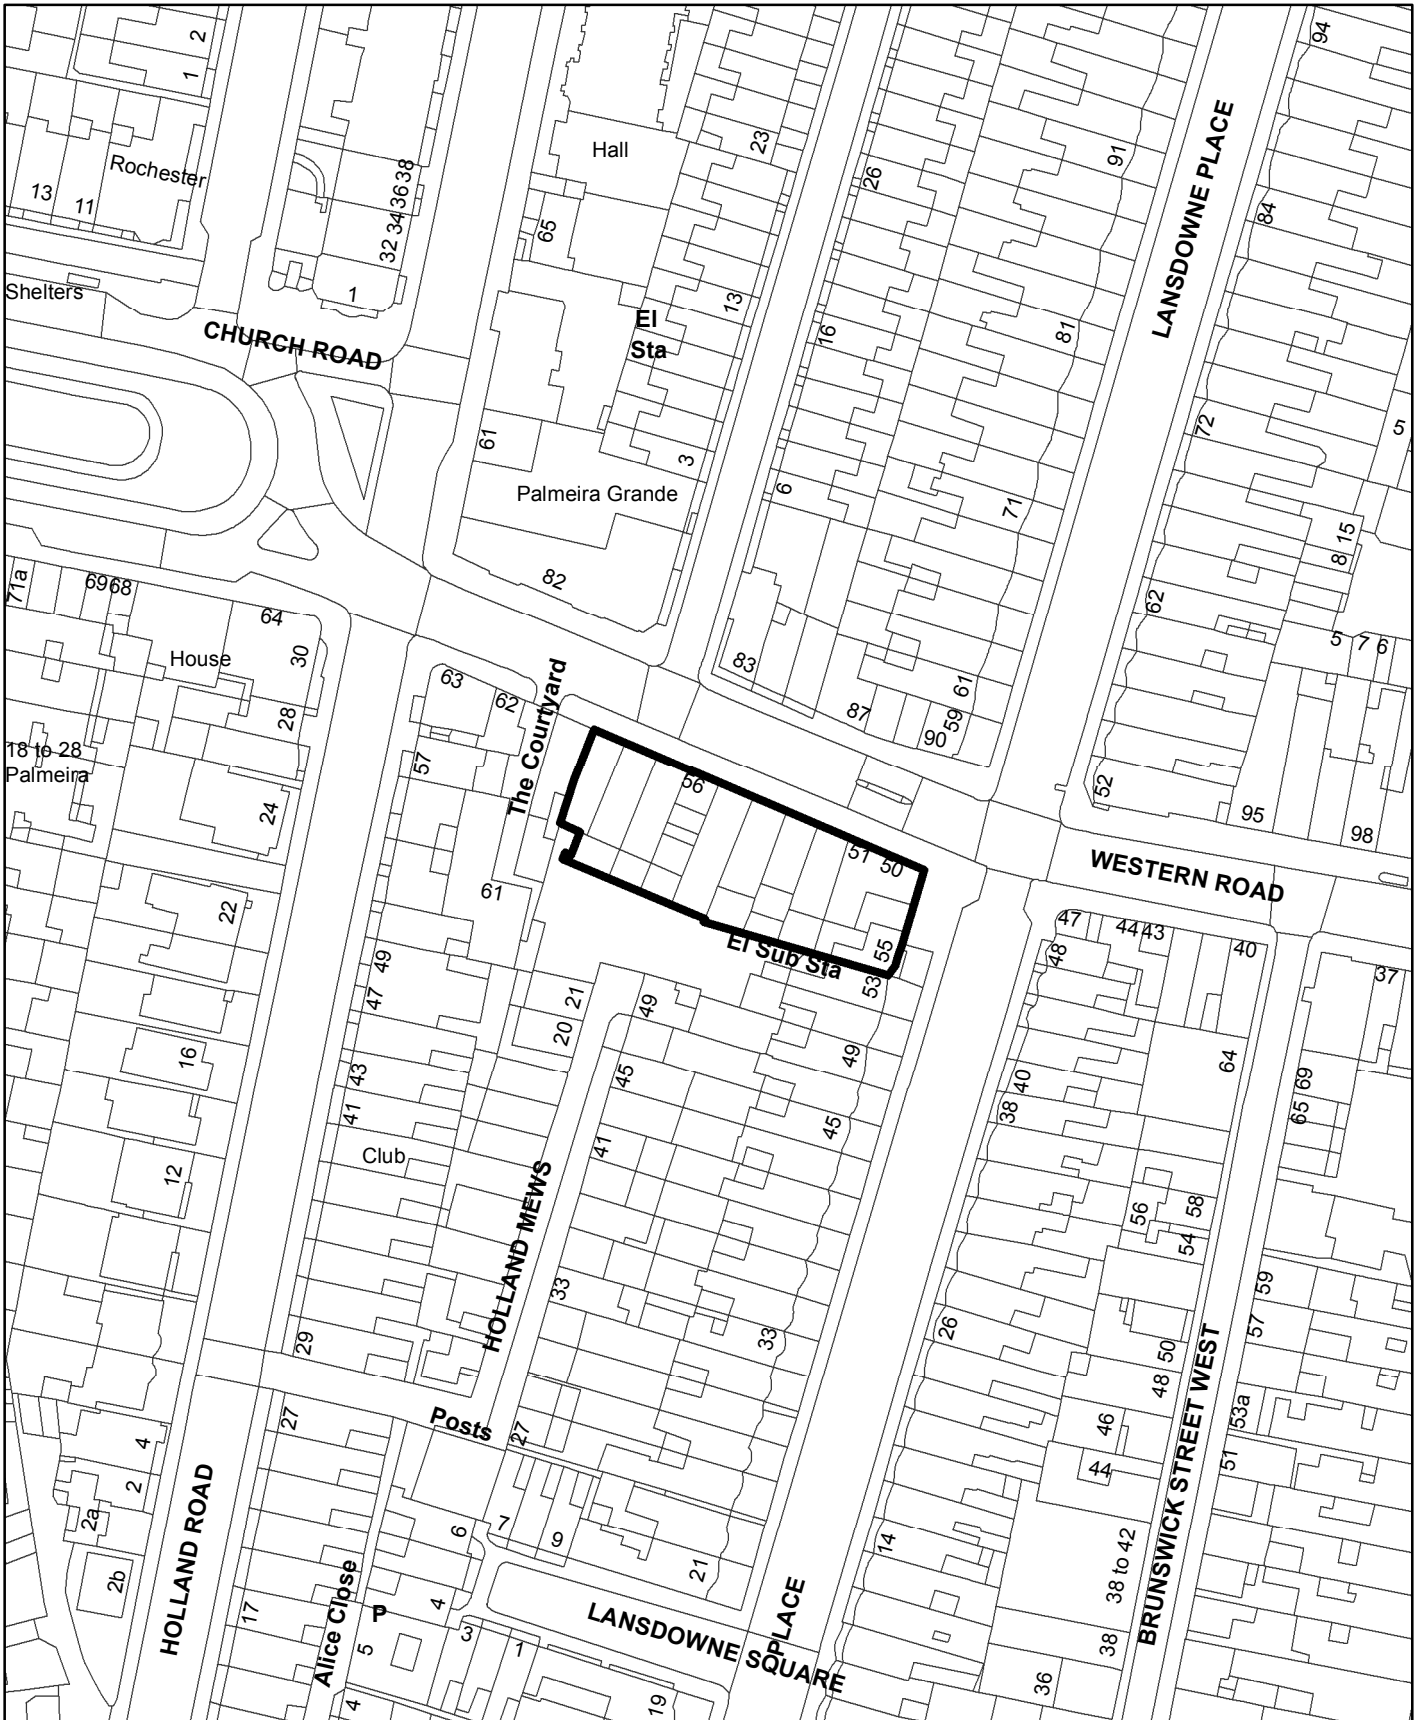

# BH2020 01466 - Hill House, 53 Western Road

Scale: 1:1,250