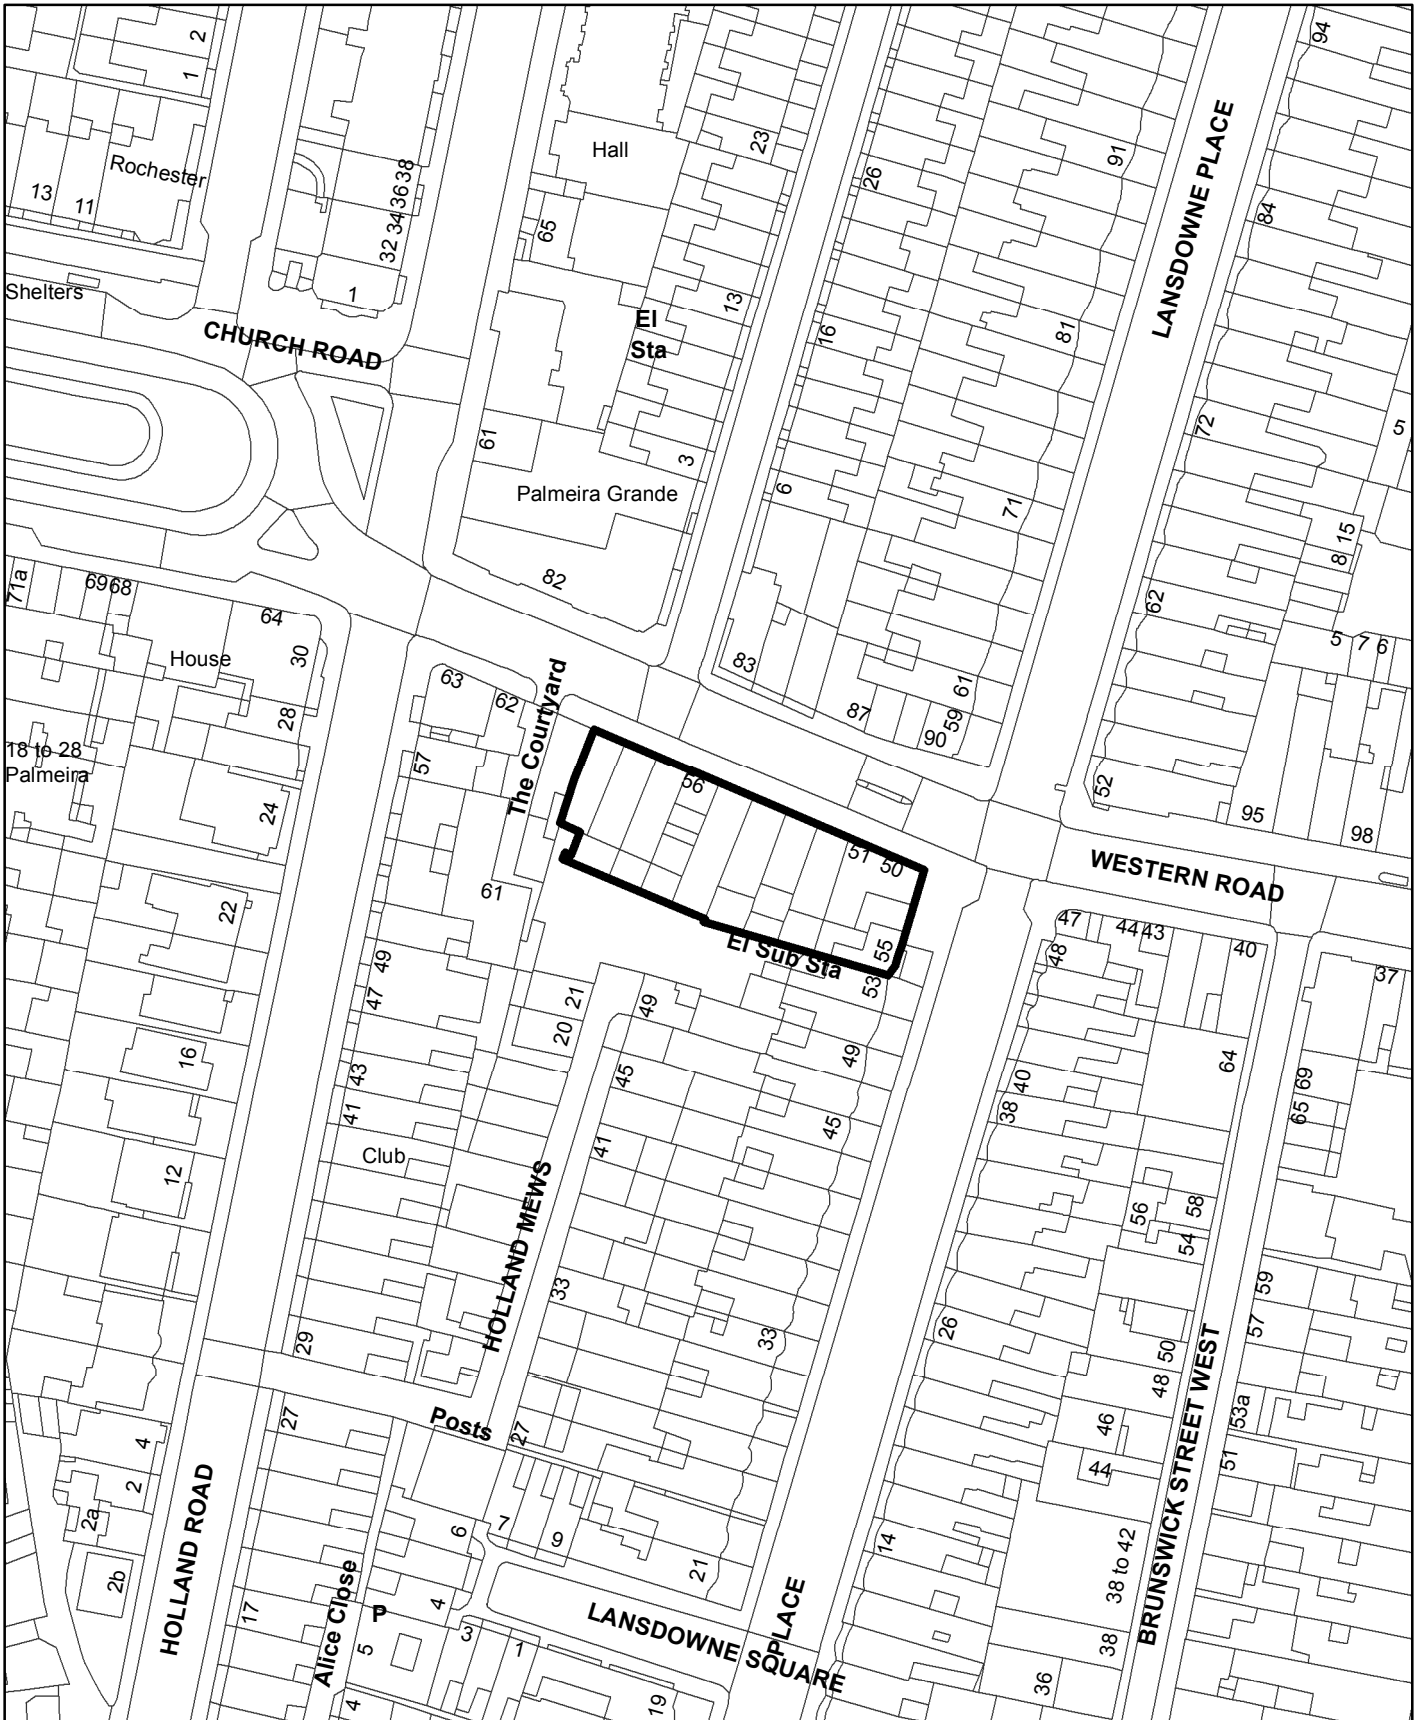

# BH2020 01467 - Hill House, 53 Western Road

Scale: 1:1,250