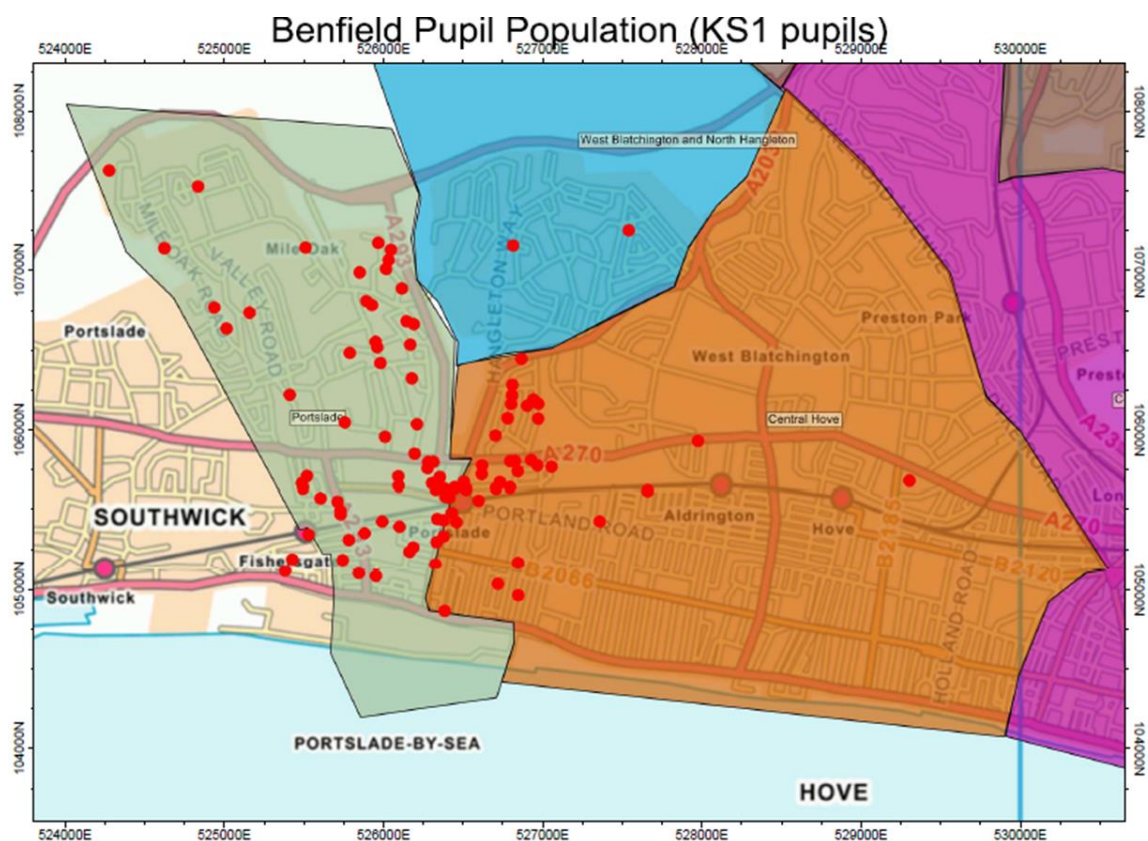

Planning Area Analysis

1) Portslade Planning Area

School(s) under consideration:

- Benfield

KS1 Pupil Distribution

Pupil 'draw' from other planning areas

Pupils living outside the planning area attending schools within the area	R	1	2	Total	% of total
Benfield Primary School	15	17	23	55	27
Brackenbury Primary School	7	2	5	14	7
Mile Oak Primary School	3	5	6	14	7
Peter Gladwin Primary School	2	0	5	7	3
St Mary's Catholic Primary School	12	10	14	36	18
St Nicolas' CofE Primary School	3	15	11	29	14
St Peter's Community Primary School	22	12	14	48	24
Total	64	61	78	203	

Pupils attending schools in other planning areas

data from January 2020 school census	Year Group			Total	% of total
Pupils living in planning area and attending schools outside planning area	R	1	2		
Aldrington CofE Primary School	3	4	4	11	8
Bilingual Primary School - Brighton & Hove	8	4	14	26	18
Brunswick Primary School	1	2	3	3	2
City Academy Whitehawk		1		1	1
Coldean Primary School		1		1	1
Cottesmore St Mary's Catholic Primary School	2	6	5	13	9
Downs Infant School			1	1	1
Goldstone Primary School	5	2	6	13	9
Hangleton Primary School	8	17	8	33	23
Hill Park School	4	6	2	12	8
Middle Street Primary School	1			1	1
St Andrew's CofE (Aided) Primary School	1	3	1	5	3
St Bernadette's Catholic Primary School	1			1	1
St Mary Magdalen Catholic Primary School			1	1	1
Stanford Infant School		1		1	1
West Blatchington Primary and Nursery School	2	1	1	4	3
West Hove Infant School	9	4	3	16	11
Total	45	50	48	143	