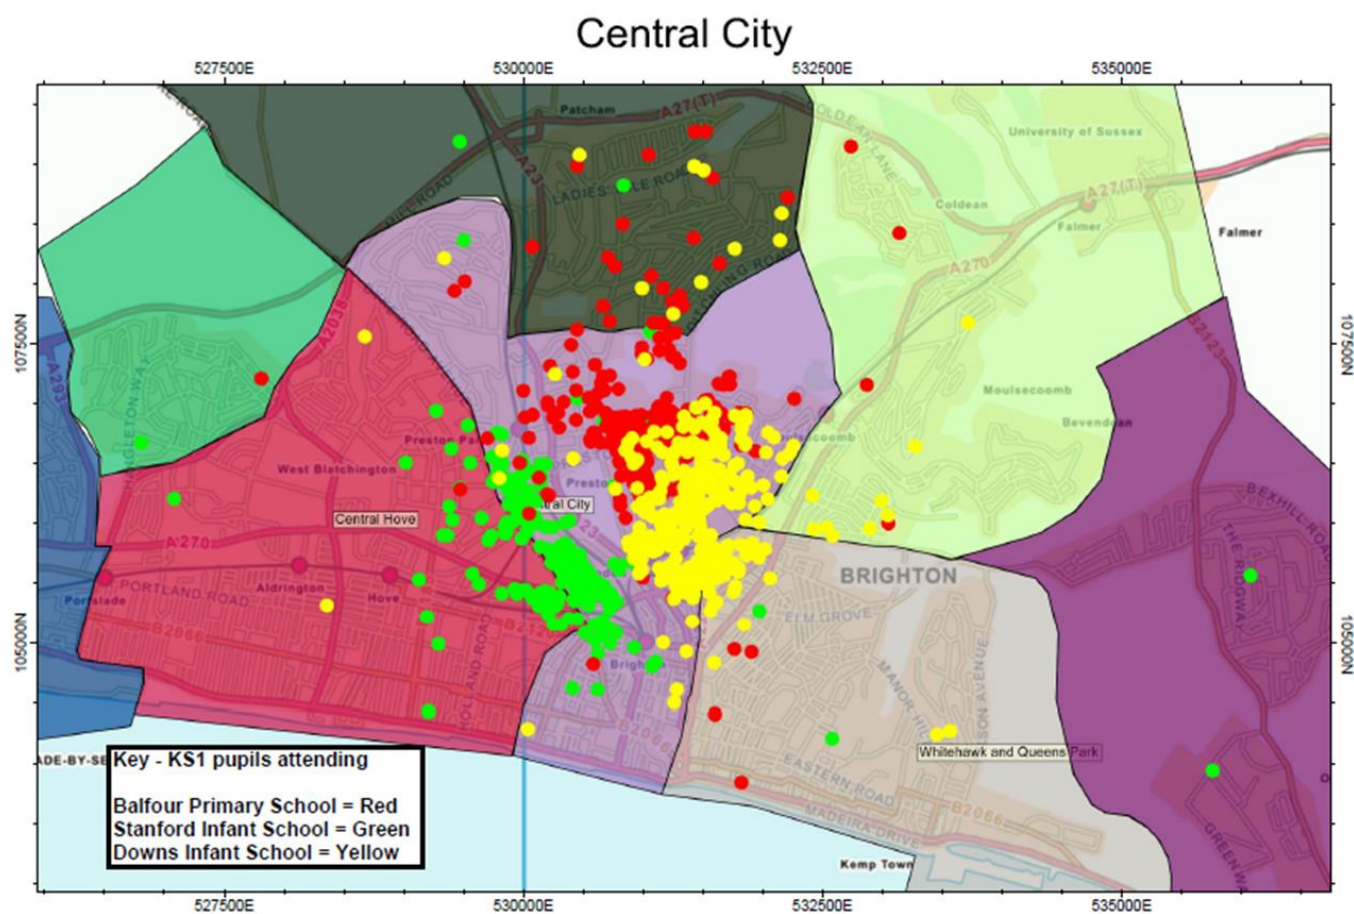

4) Central City

School(s) under consideration:

- Stanford Infants
- Downs Infants
- Balfour Primary

KS1 Pupil Distribution

Pupil 'draw' from other planning areas

Pupils living outside the planning area attending schools within the area	R	1	2	Total	% of total
Balfour Primary School	10	11	12	33	7
Downs Infant School	26	21	29	76	16
Hertford Infant and Nursery School	13	4	9	26	6
Middle Street Primary School	13	9	10	32	7
St Bartholomew's CofE Primary School	10	3	9	22	5
St Bernadette's Catholic Primary School	9	9	14	32	7
St Joseph's Catholic Primary School	8	6	11	25	5
St Mary Magdalen Catholic Primary School	9	15	16	40	9
St Paul's CofE Primary School and Nursery	6	10	9	25	5
Stanford Infant School	21	25	17	63	14
Westdene Primary School	27	27	33	87	19
Grand Total	152	140	169	461