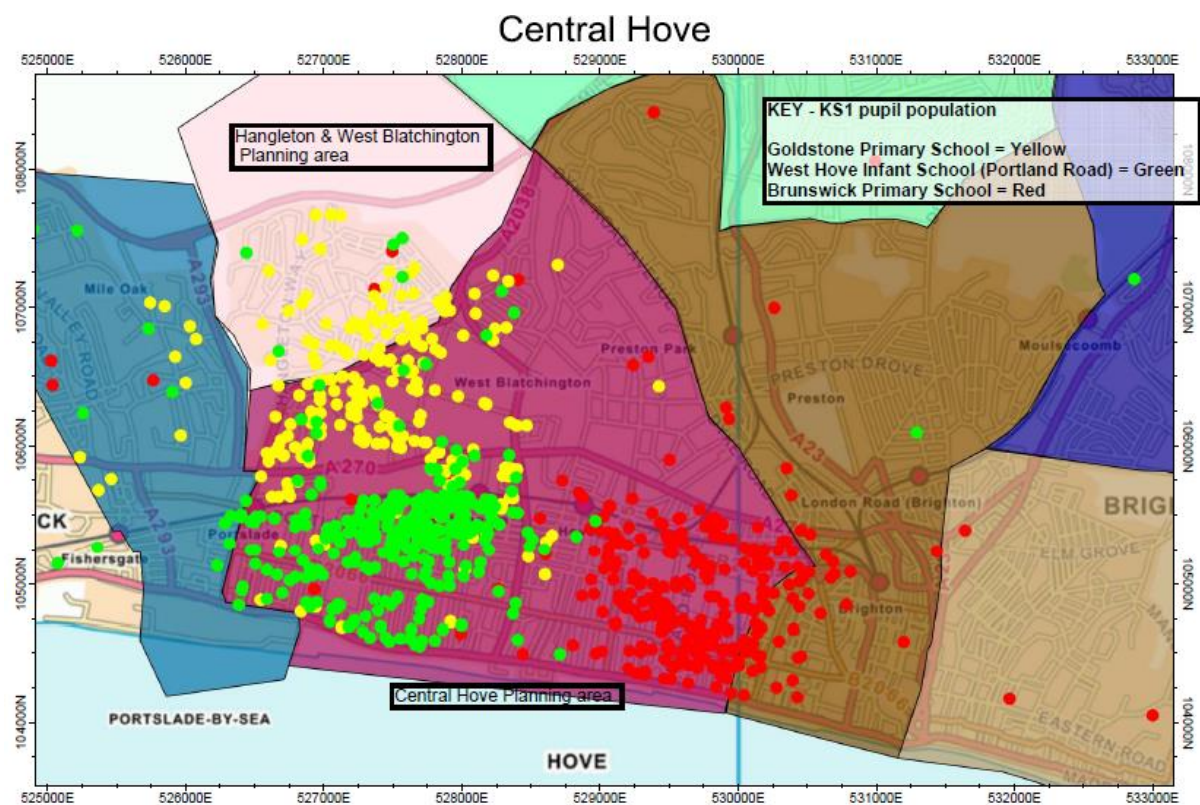

Pupils attending schools in other planning areas

data from January 2020 school census	Year Group			Total	% of total
Pupils living in planning area and attending schools outside planning area	R	1	2		
Aldrington CofE Primary School	3	4	4	11	8
Bilingual Primary School - Brighton & Hove	8	4	14	26	18
Brunswick Primary School	1	2	3	3	2
City Academy Whitehawk		1		1	1
Coldean Primary School		1		1	1
Cottesmore St Mary's Catholic Primary School	2	6	5	13	9
Downs Infant School			1	1	1
Goldstone Primary School	5	2	6	13	9
Hangleton Primary School	8	17	8	33	23
Hill Park School	4	6	2	12	8
Middle Street Primary School	1			1	1
St Andrew's CofE (Aided) Primary School	1	3	1	5	3
St Bernadette's Catholic Primary School	1			1	1
St Mary Magdalen Catholic Primary School			1	1	1
Stanford Infant School		1		1	1
West Blatchington Primary and Nursery School	2	1	1	4	3
West Hove Infant School	9	4	3	16	11
Total	45	50	48	143	

2) Central Hove Planning Area

School(s) under consideration:

- Brunswick
- Goldstone

KS1 Pupil Distribution

Pupil 'draw' from other planning areas

Pupils living outside the planning area attending schools within the area	R	1	2	Total	Total
Aldrington CofE Primary School	14	11	18	43	11
Bilingual Primary School - Brighton & Hove	28	22	38	88	23
Brunswick Primary School	23	24	21	68	18
Cottesmore St Mary's Catholic Primary School	20	19	24	63	16
Goldstone Primary School	20	25	25	70	18
St Andrew's CofE (Aided) Primary School	4	7	6	17	4
West Hove Infant School	18	10	10	38	10
Grand Total	127	118	142	387	