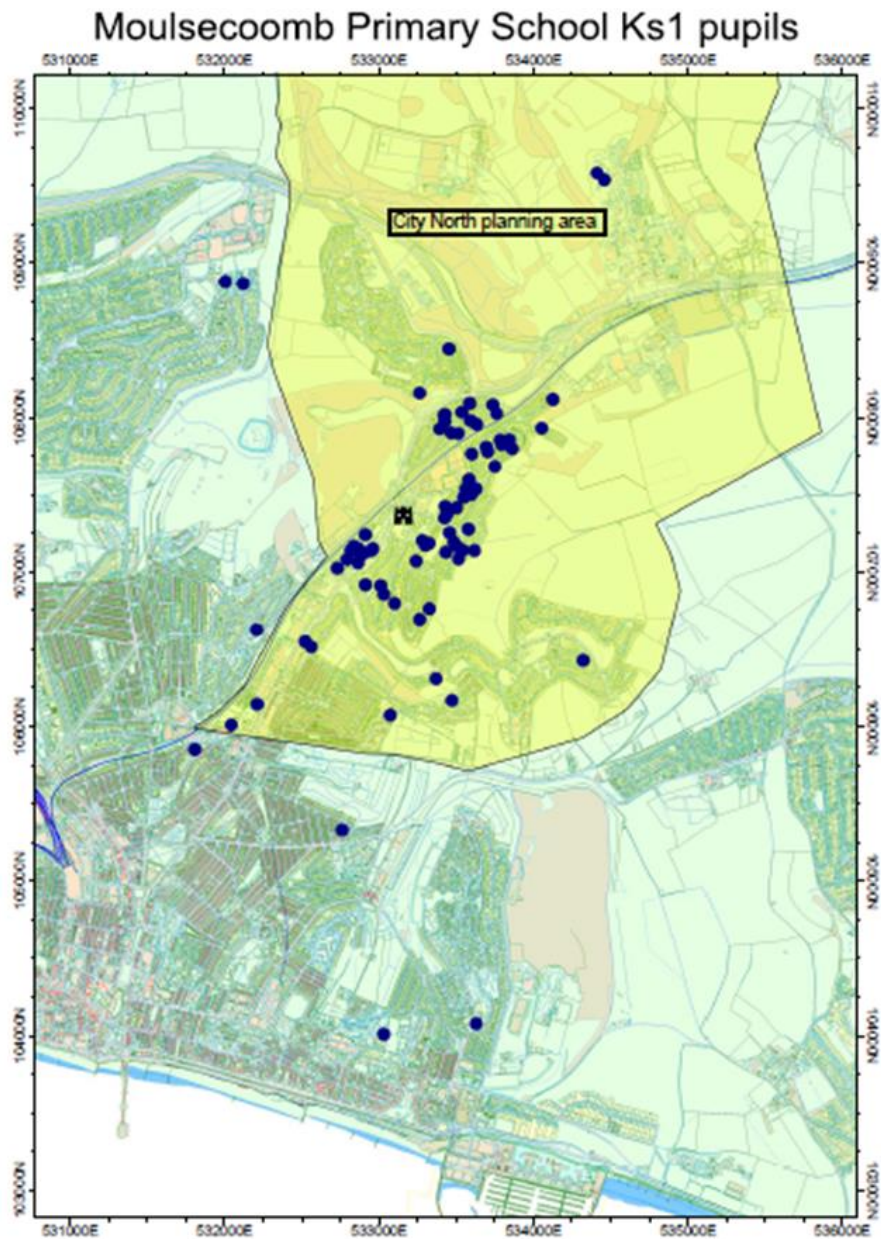

5) City North

School(s) under consideration:

- Moulsecoomb

KS1 Pupil Distribution

Pupil 'draw' from other planning areas

Pupils living outside the planning area attending schools within the area	R	1	2	Total	% of total
Bevendean Primary School	6	8	8	22	35
Coldean Primary School	4	8	3	15	24
Coombe Road Primary School	5	5	3	13	21
Moulsecoomb Primary School	4	5	3	12	19
Grand Total	19	26	17	62