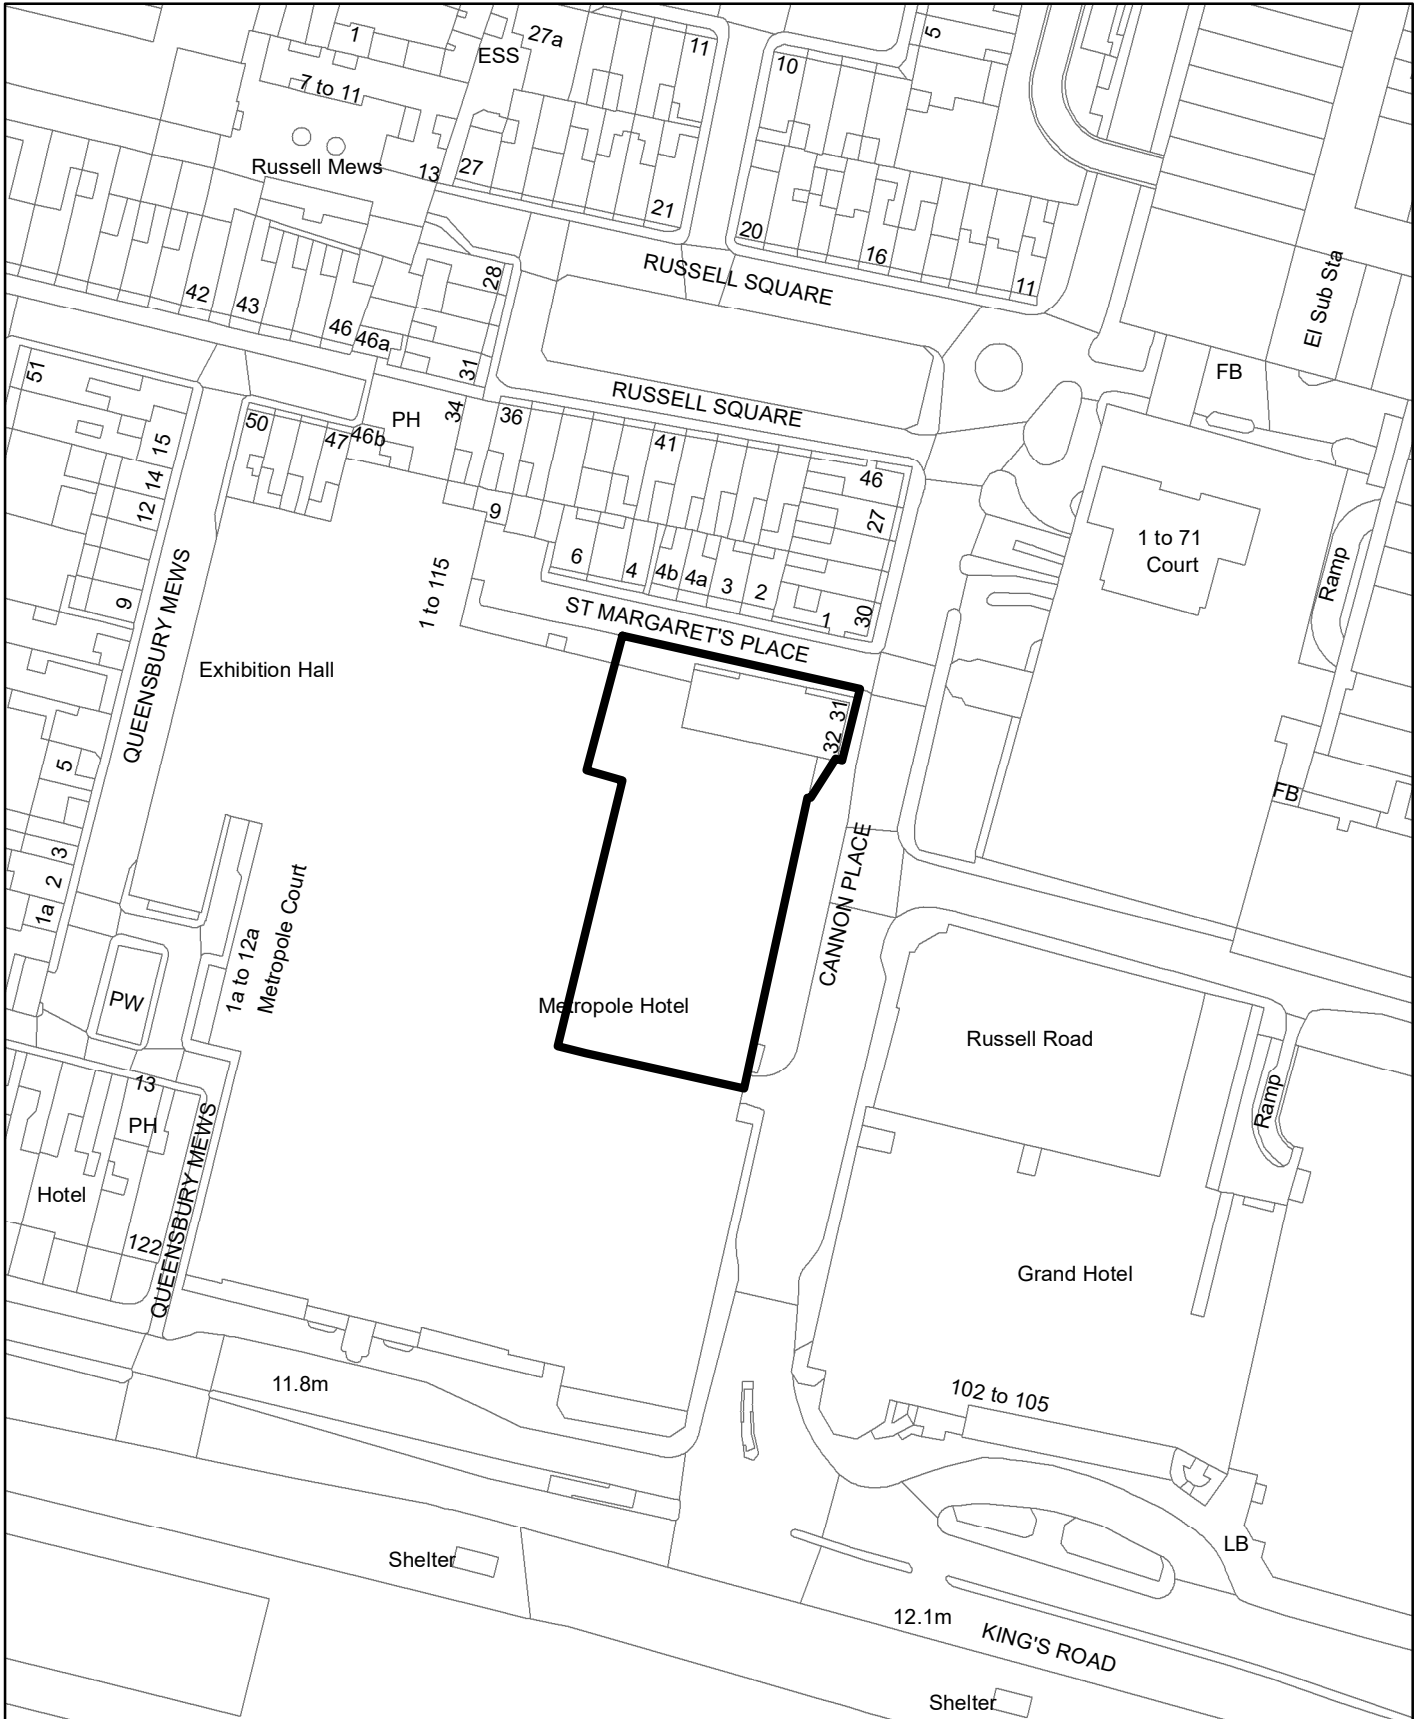

BH2020/01951 Land To The Rear Of Hilton Brighton Metropole
106 - 121 Kings Road Brighton BN1 2FU,

**Brighton & Hove
City Council**

Scale: 1:1,250