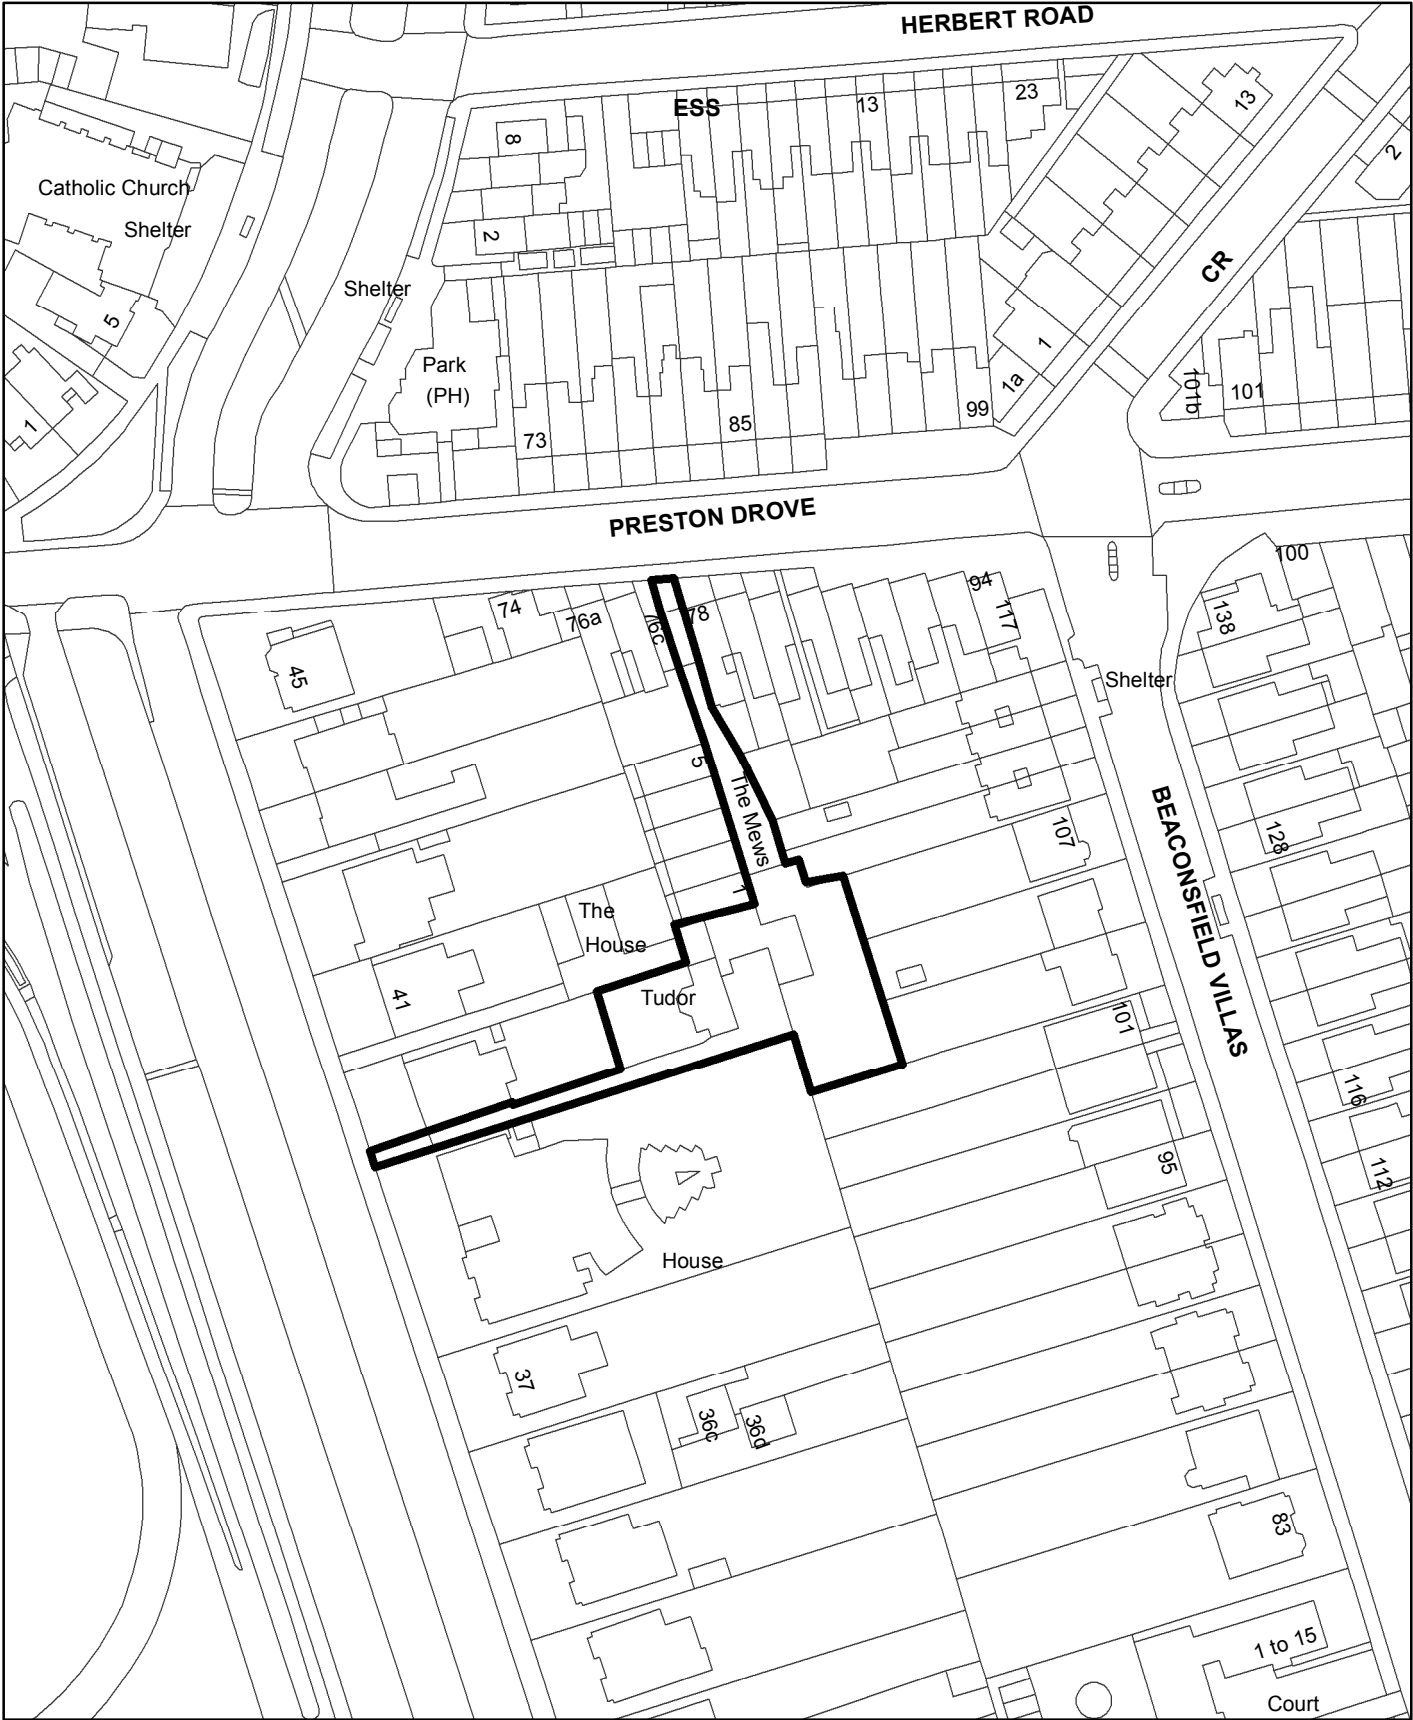

BH2020 01969 - 39A Preston Park Avenue

N

Scale: 1:1,250