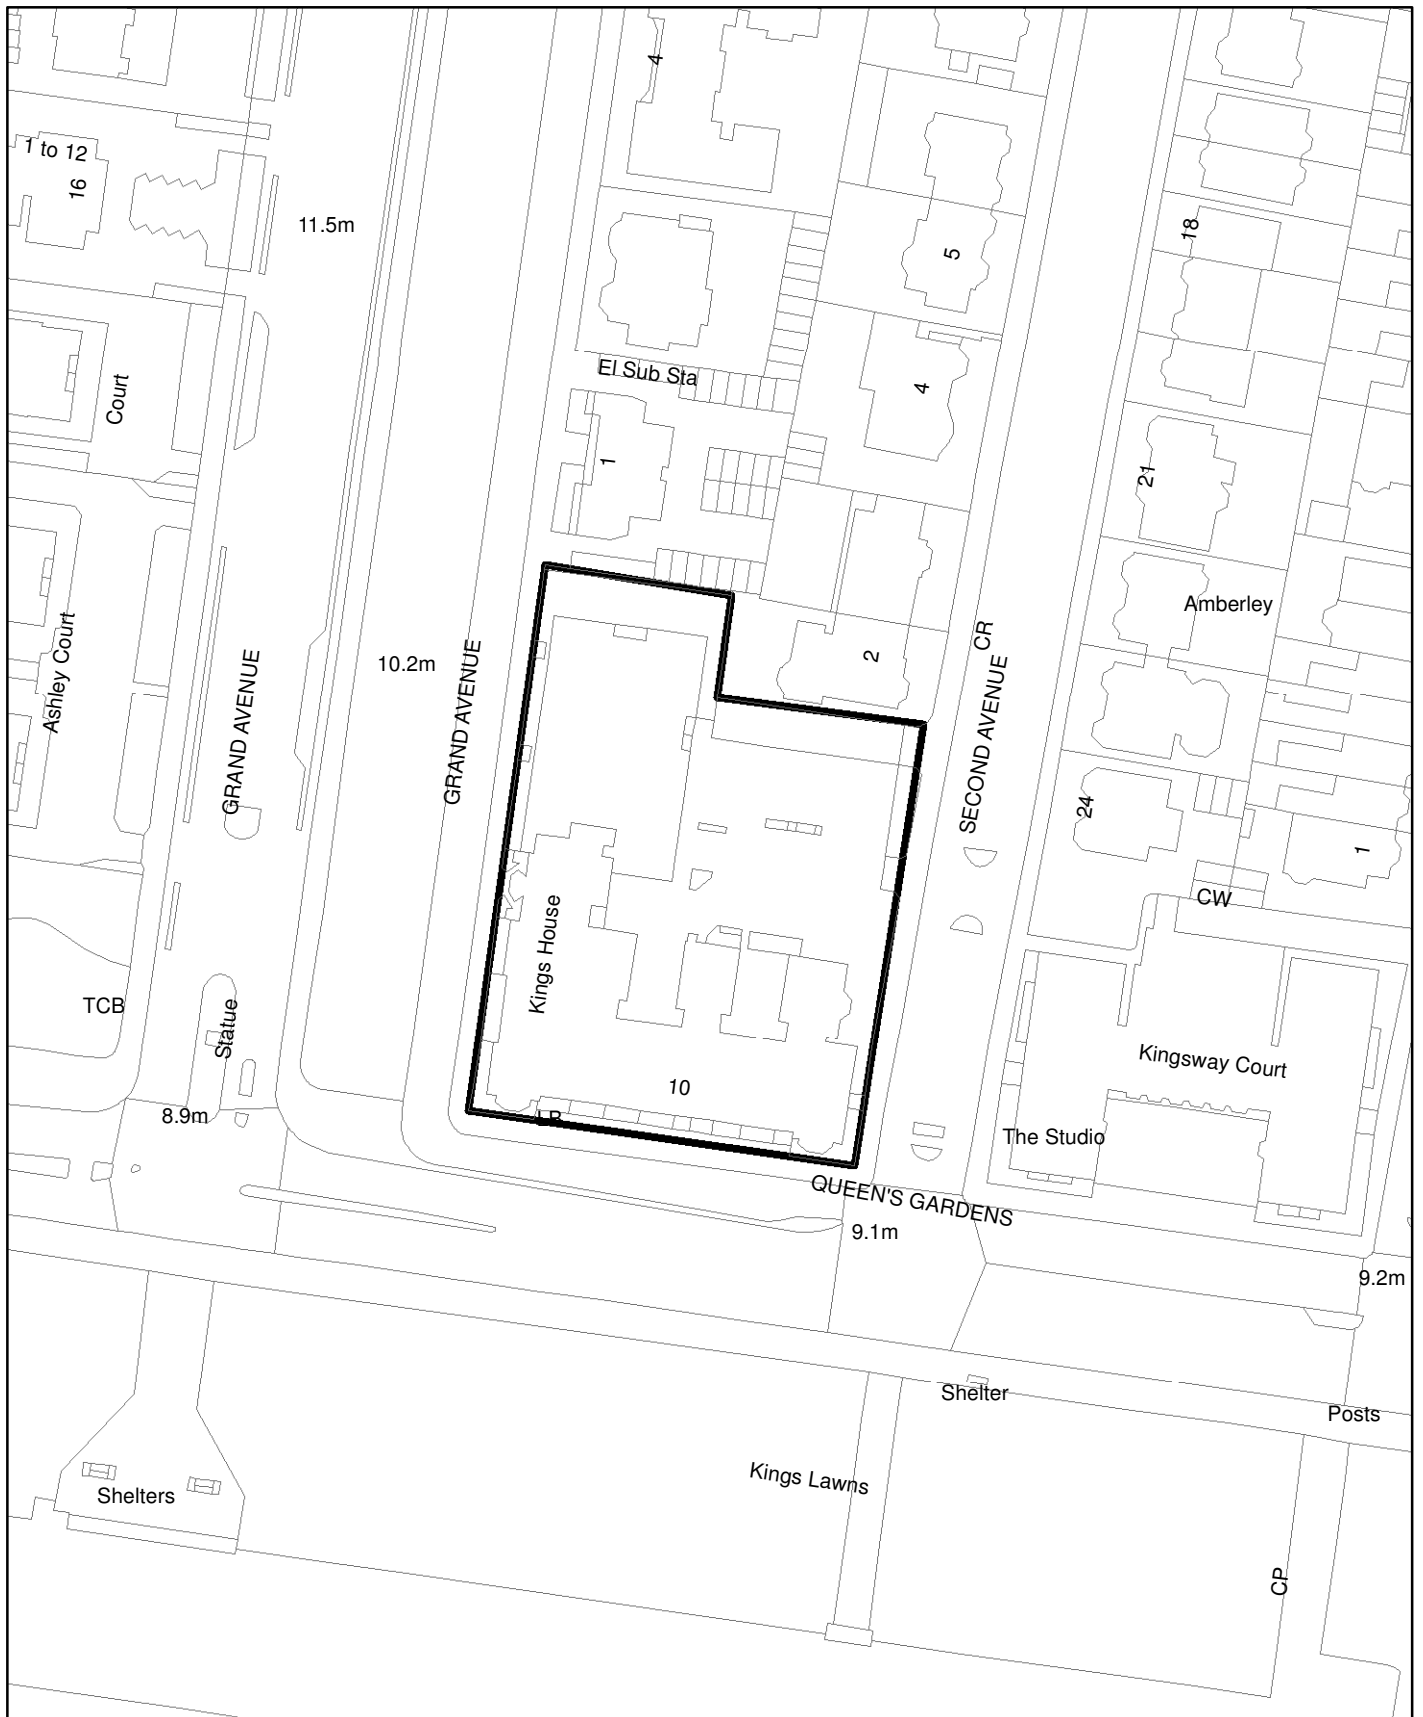

BH2018/00868 Kings House Grand Avenue Hove

Scale: 1:1,250