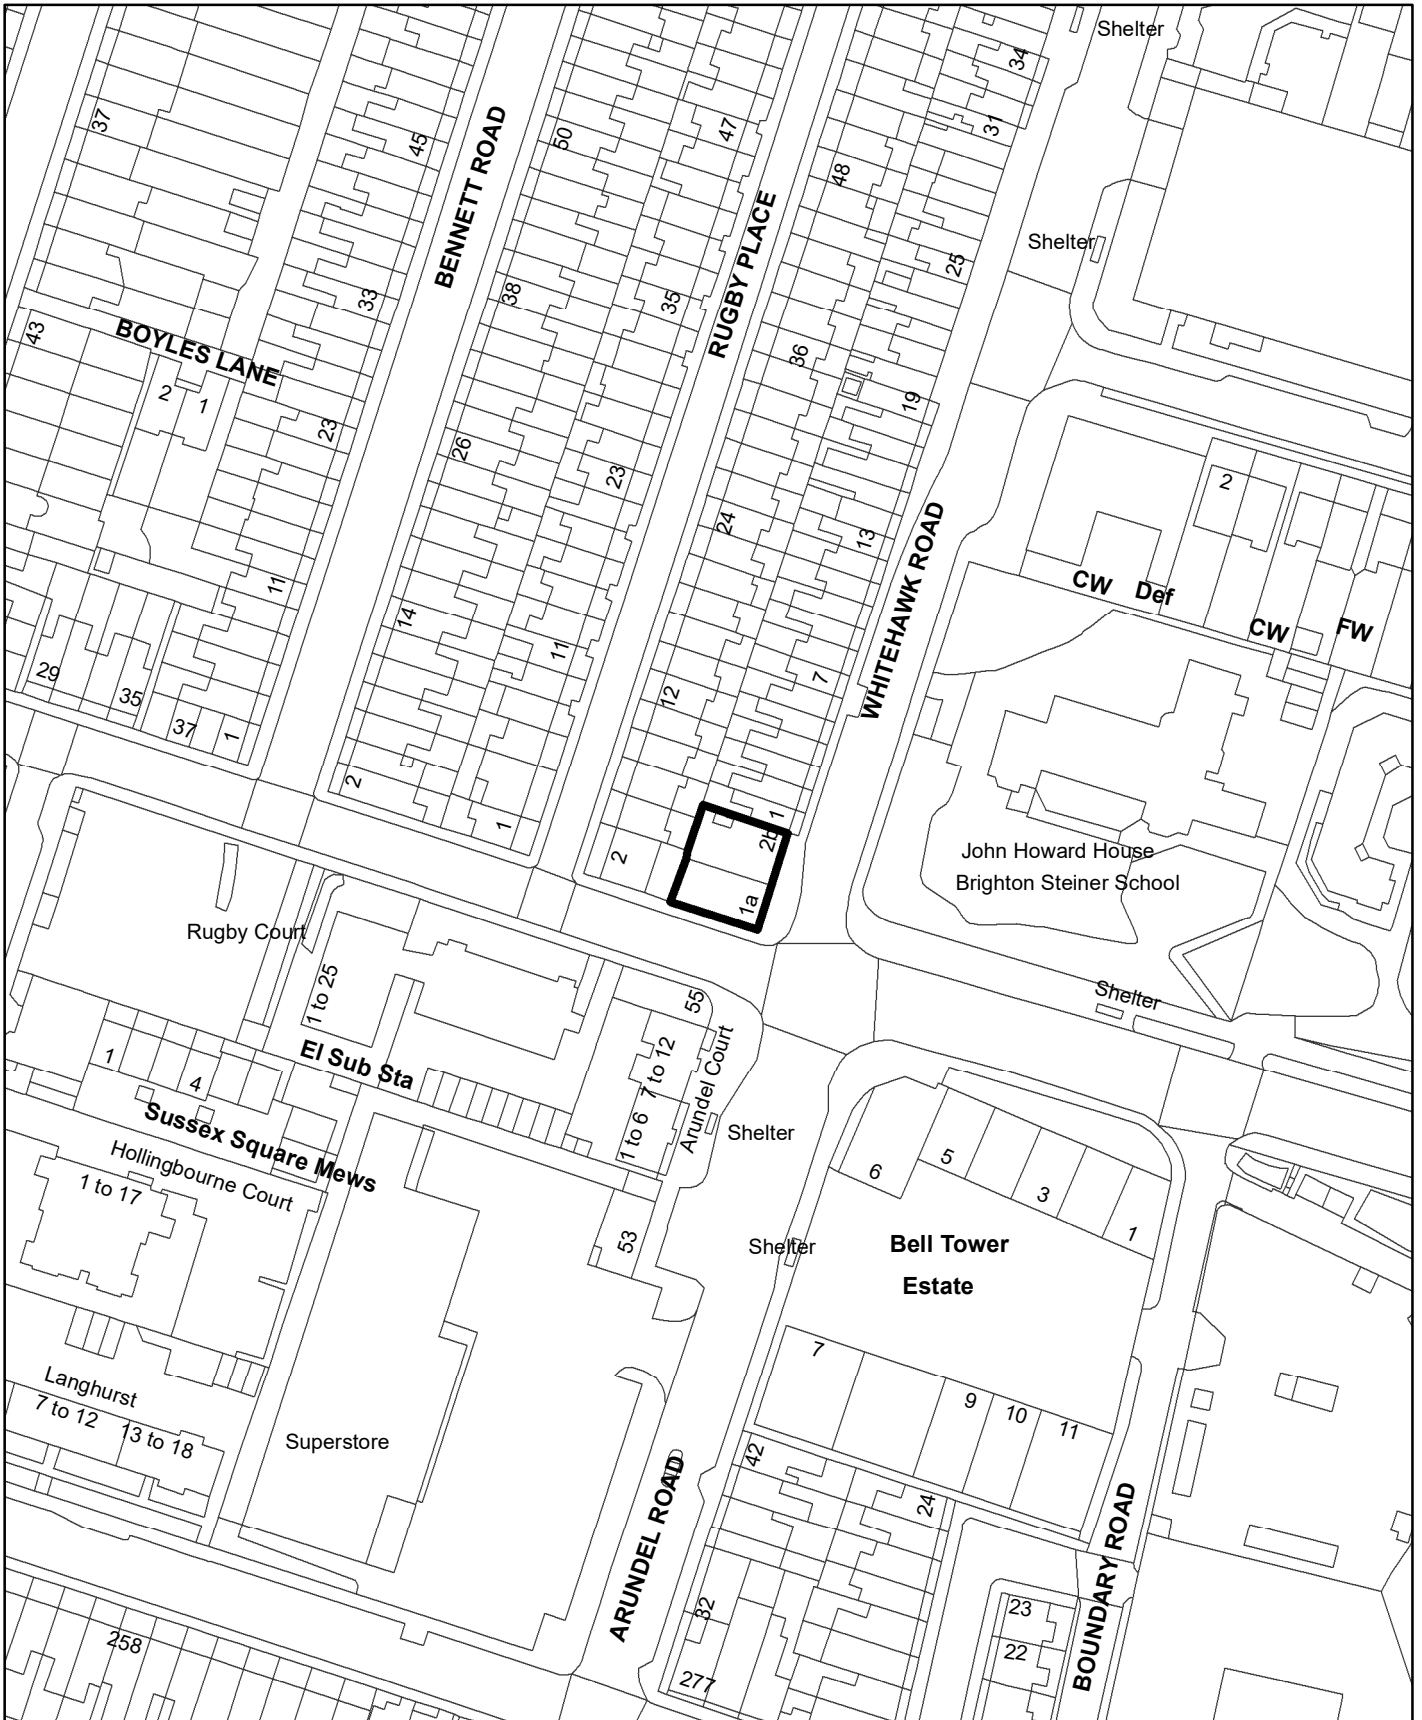

BH2020 03276 - 1A To 2B Whitehawk Road

N

Scale: 1:1,250