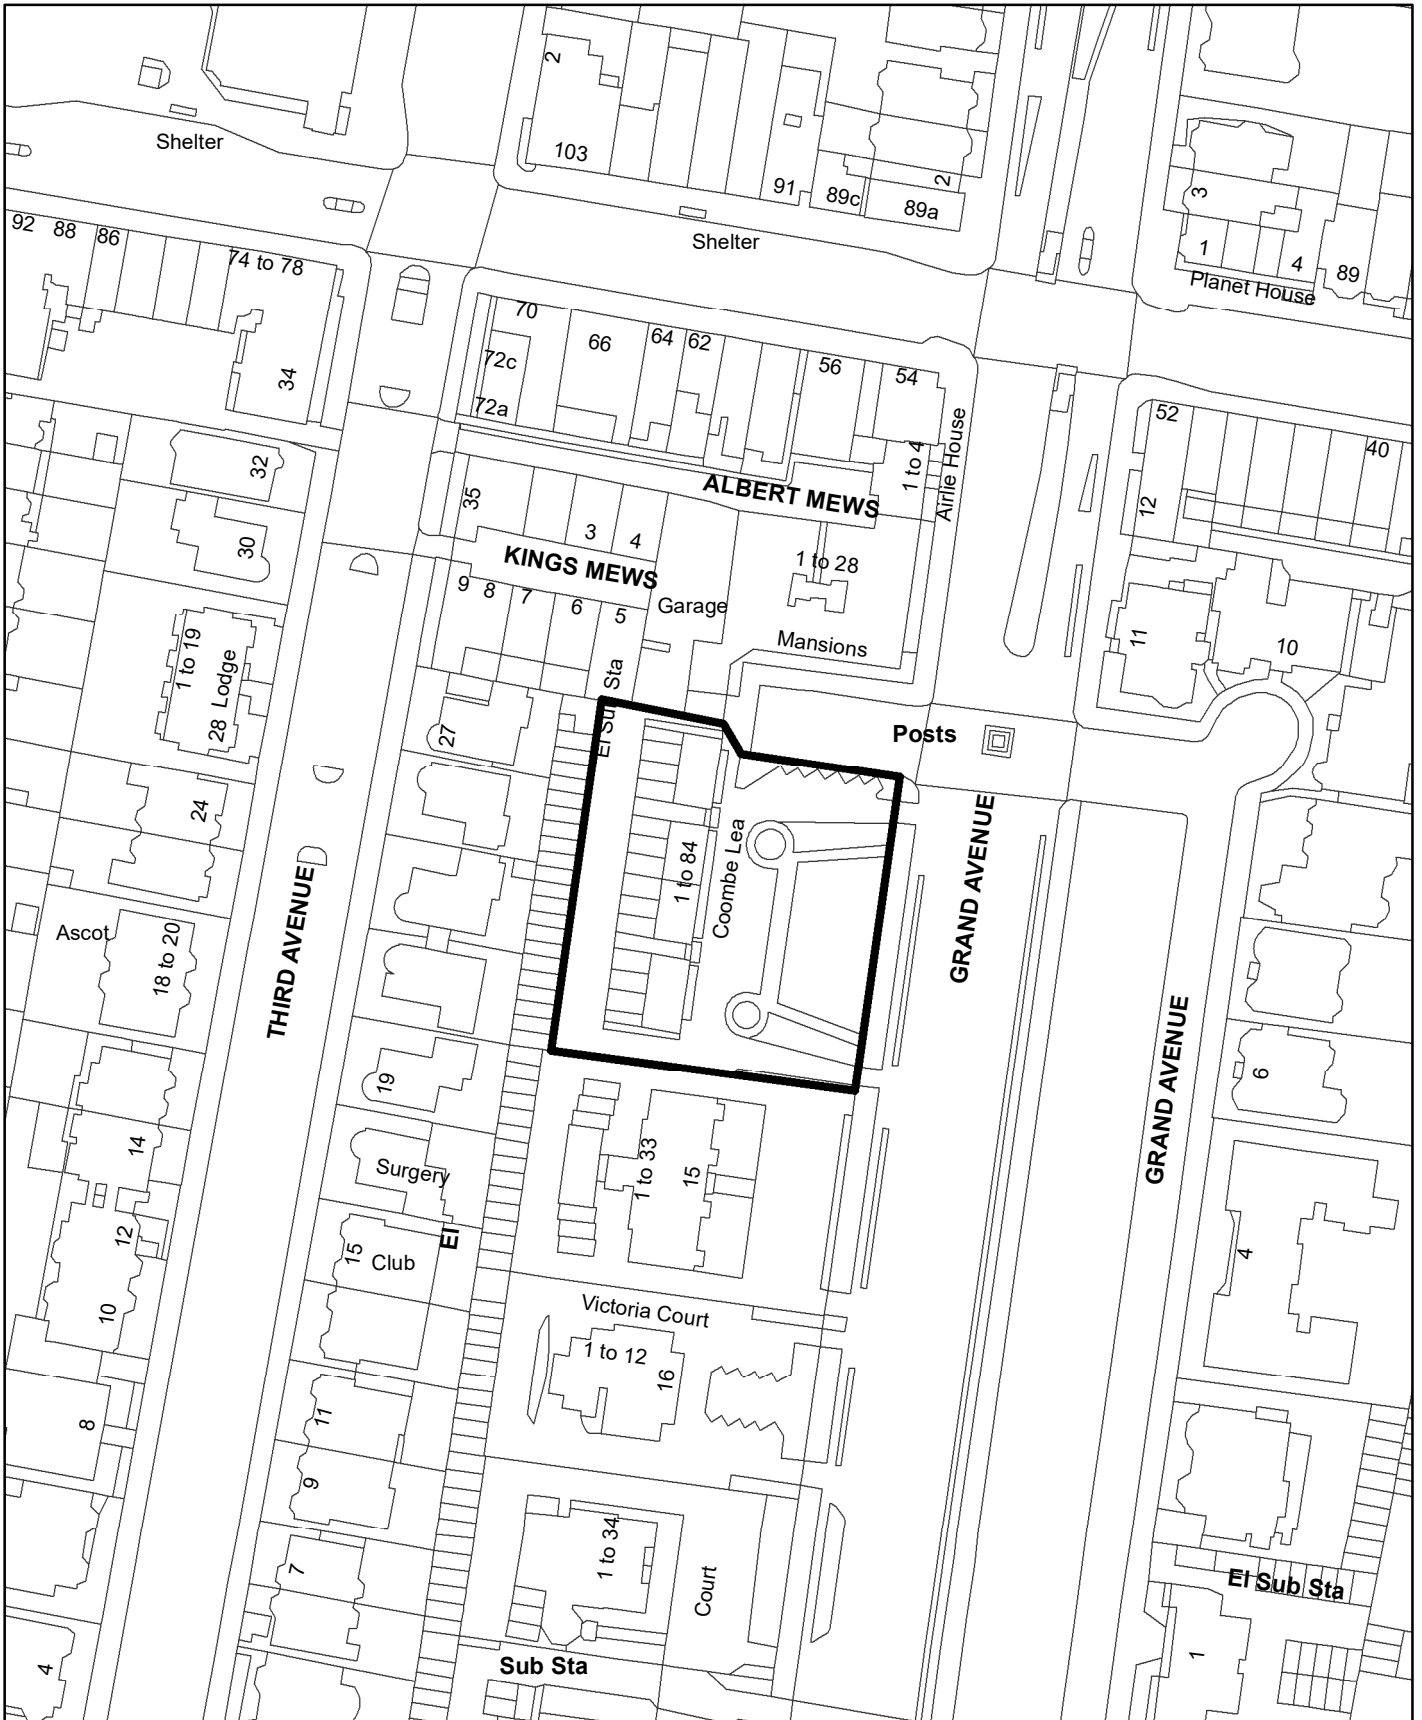

BH2021 00799 - Coombe Lea, Grand Avenue

N

Scale: 1:1,250