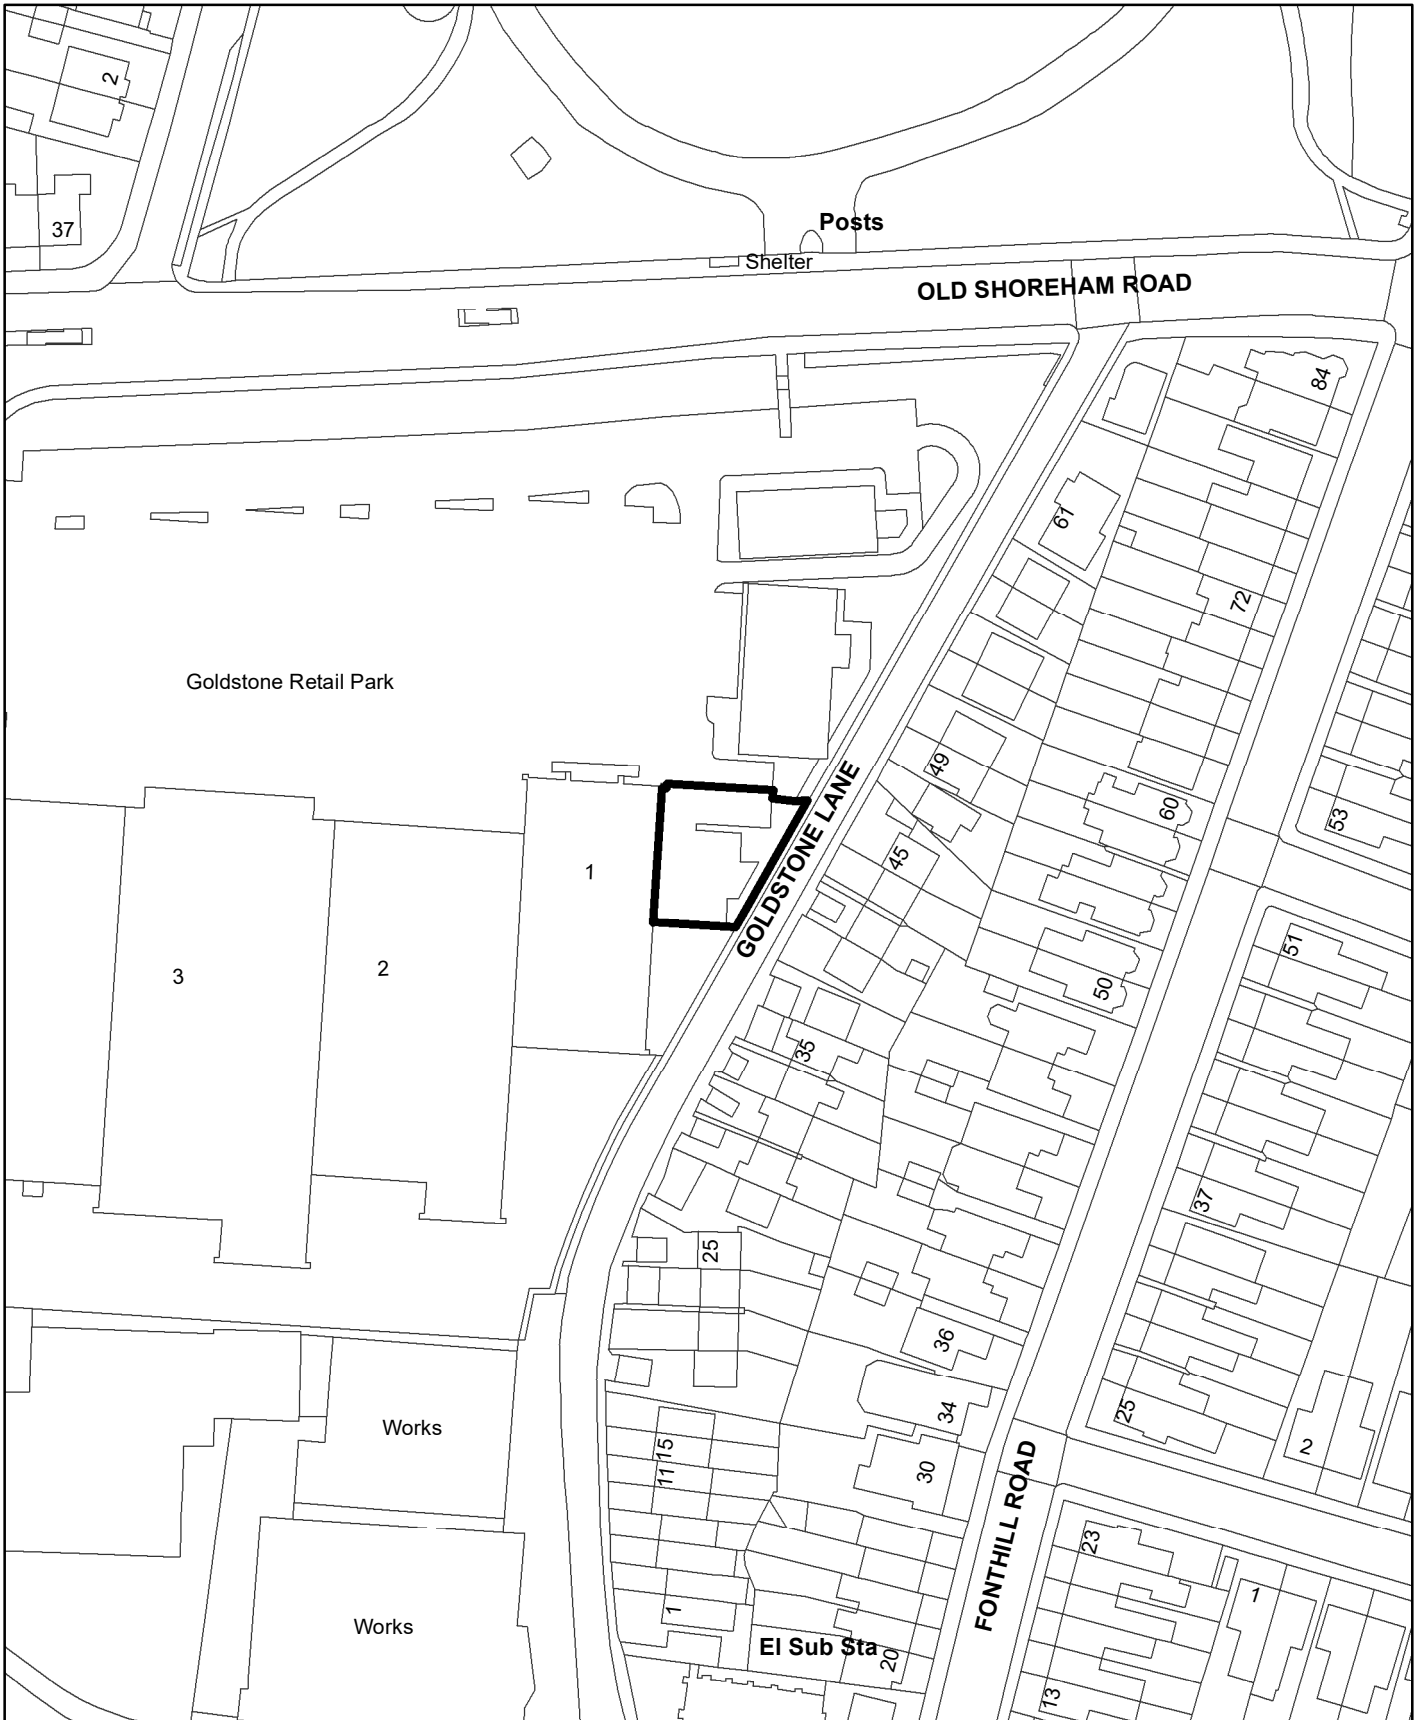

BH2021 02054 - Goldstone Retail Park

N

Scale: 1:1,250