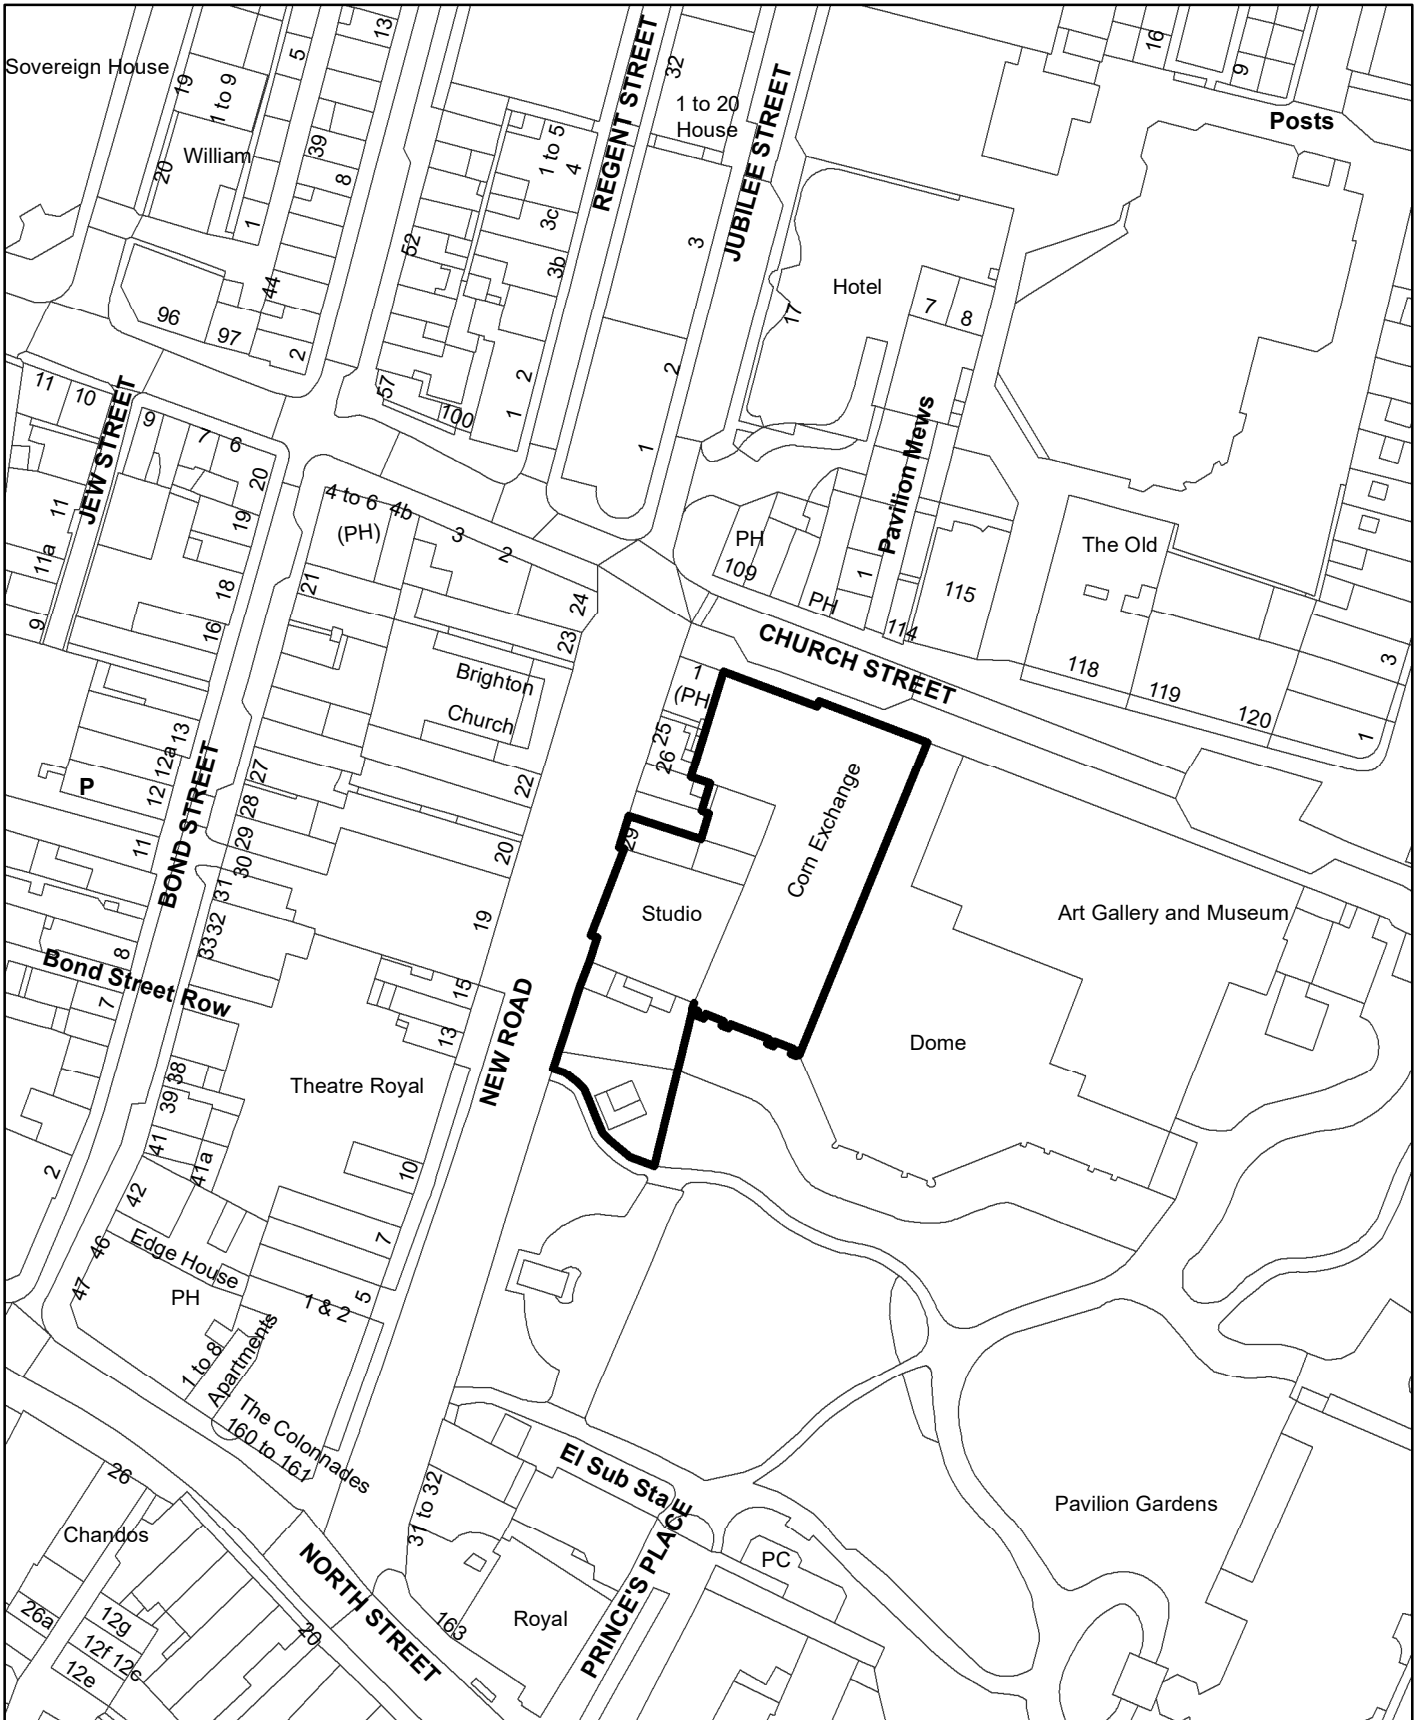

BH2021 02477 - Pavilion Theatre, 29 New Road

N

Scale: 1:1,250