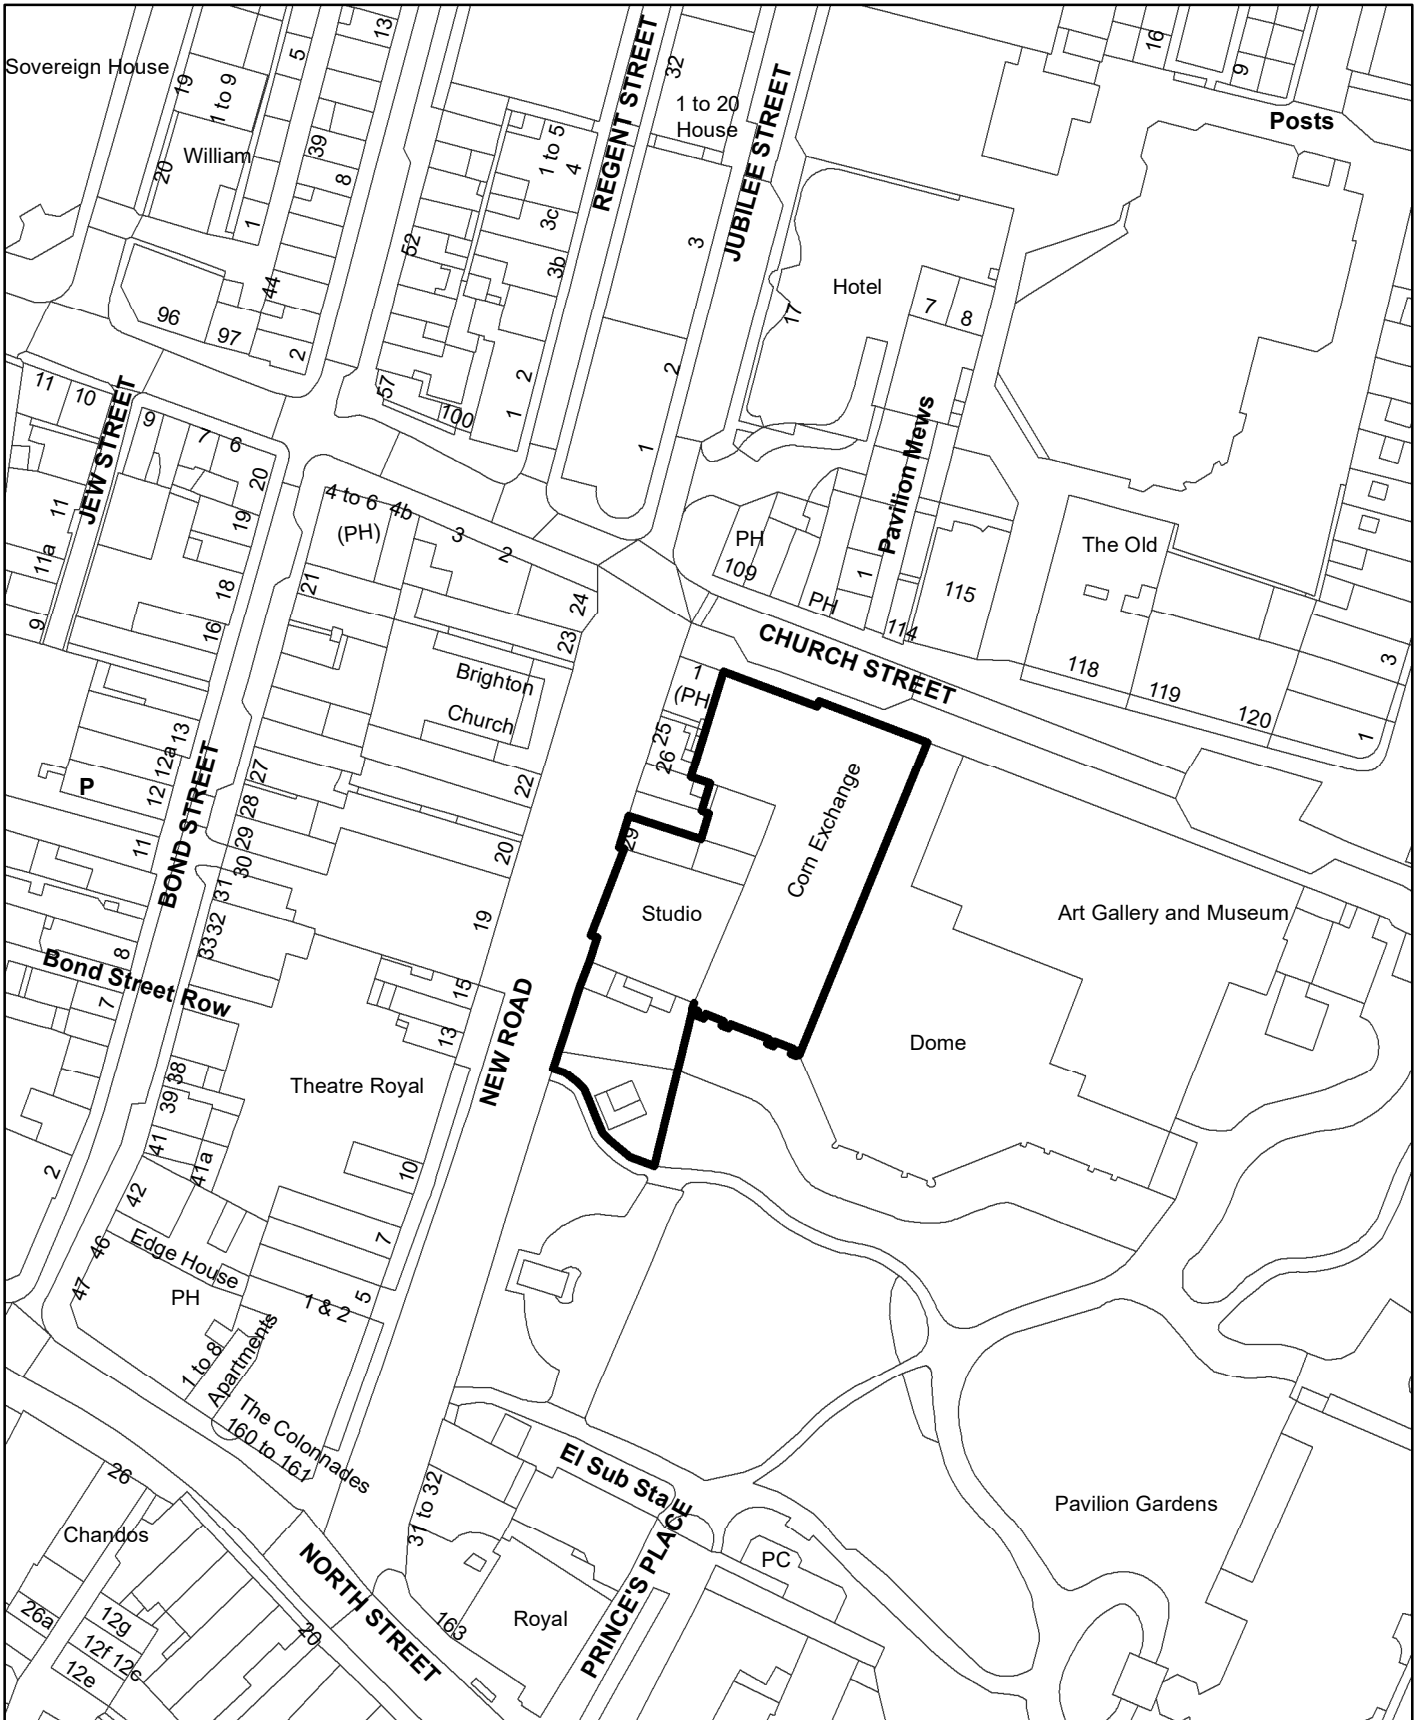

BH2021 02476 - Pavilion Theatre, 29 New Road

N

Scale: 1:1,250