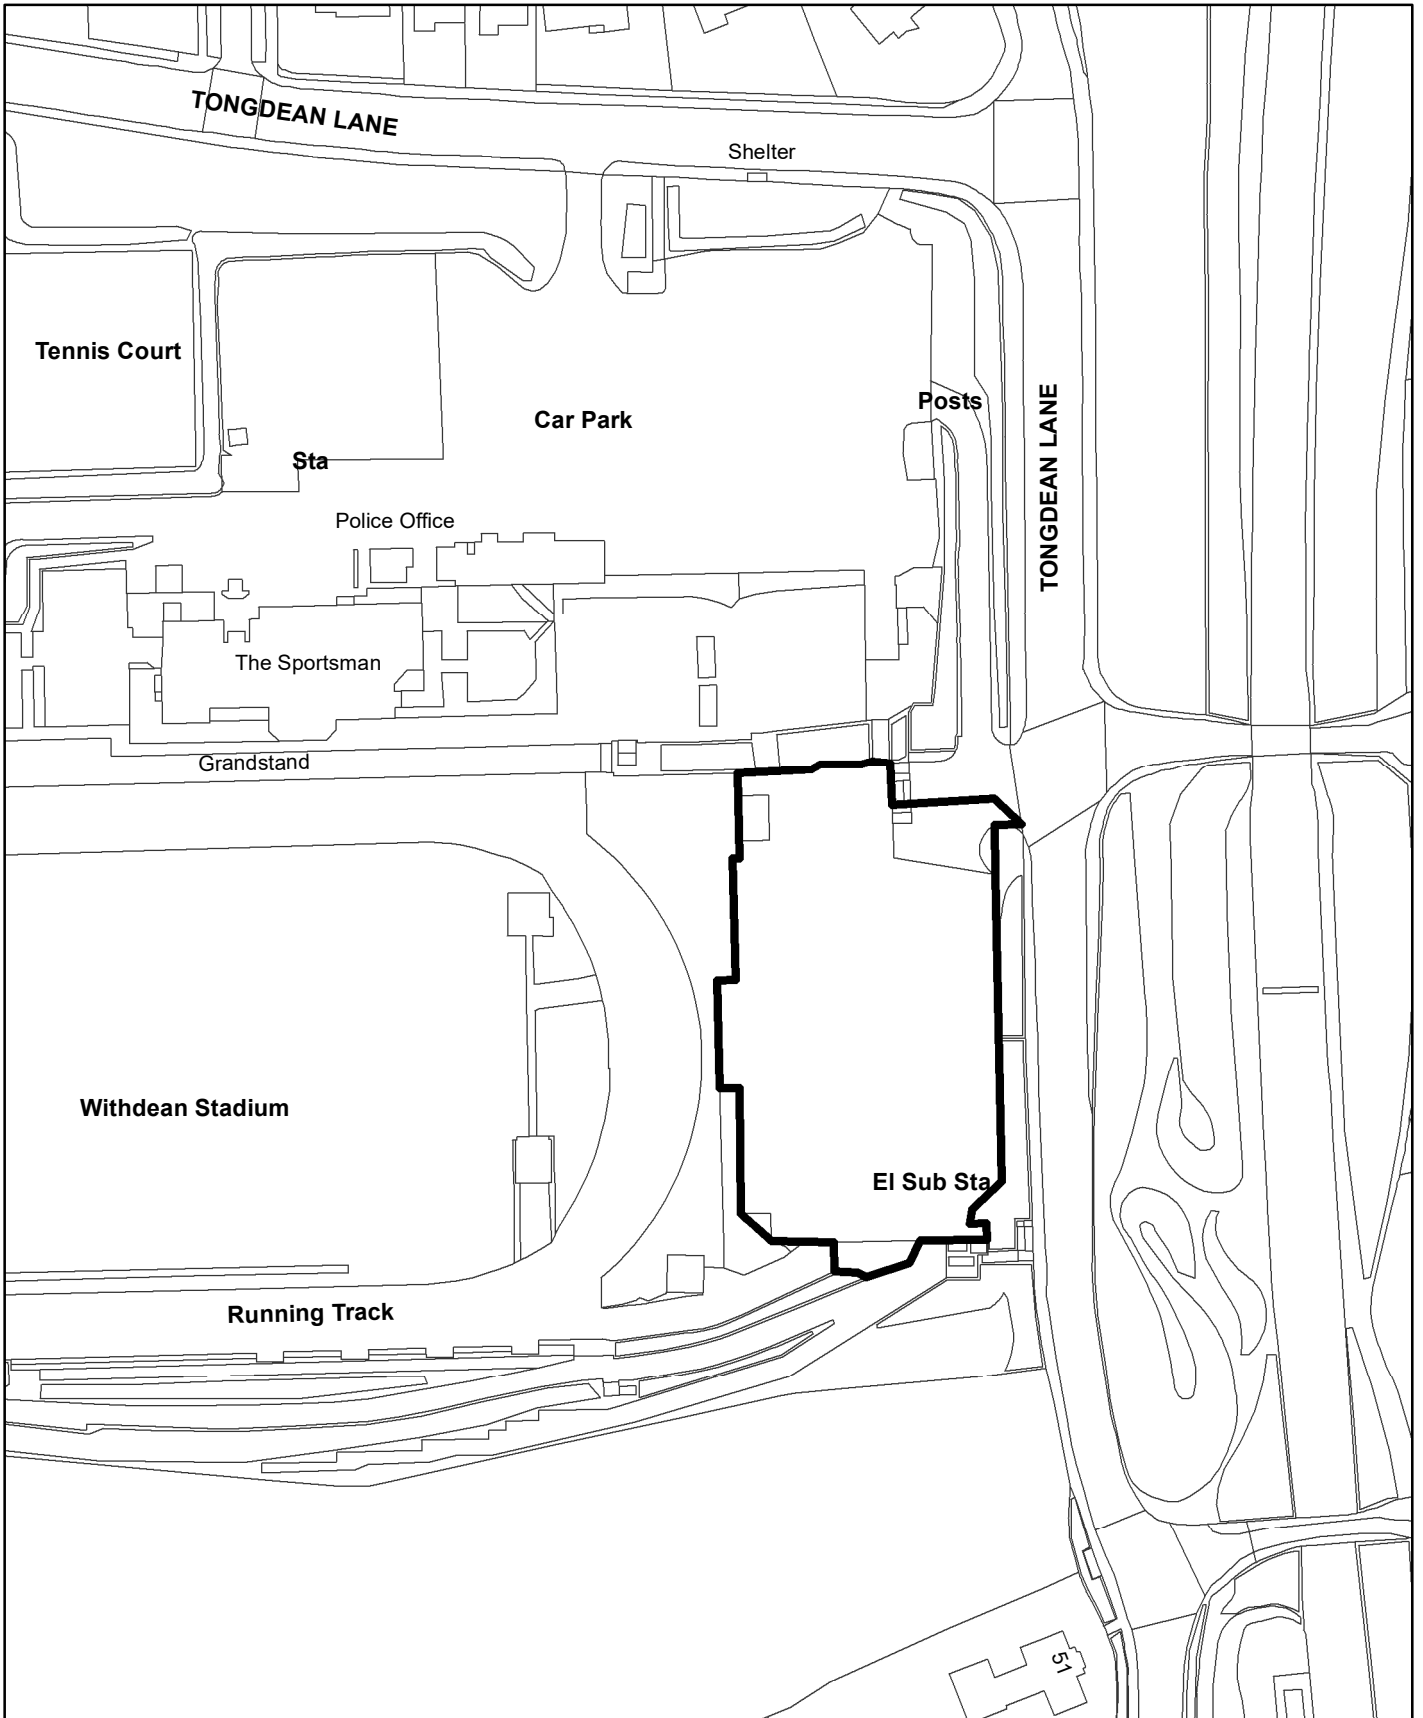

BH2022 03439 - Withdean Sports Complex

N

Scale: 1:1,250