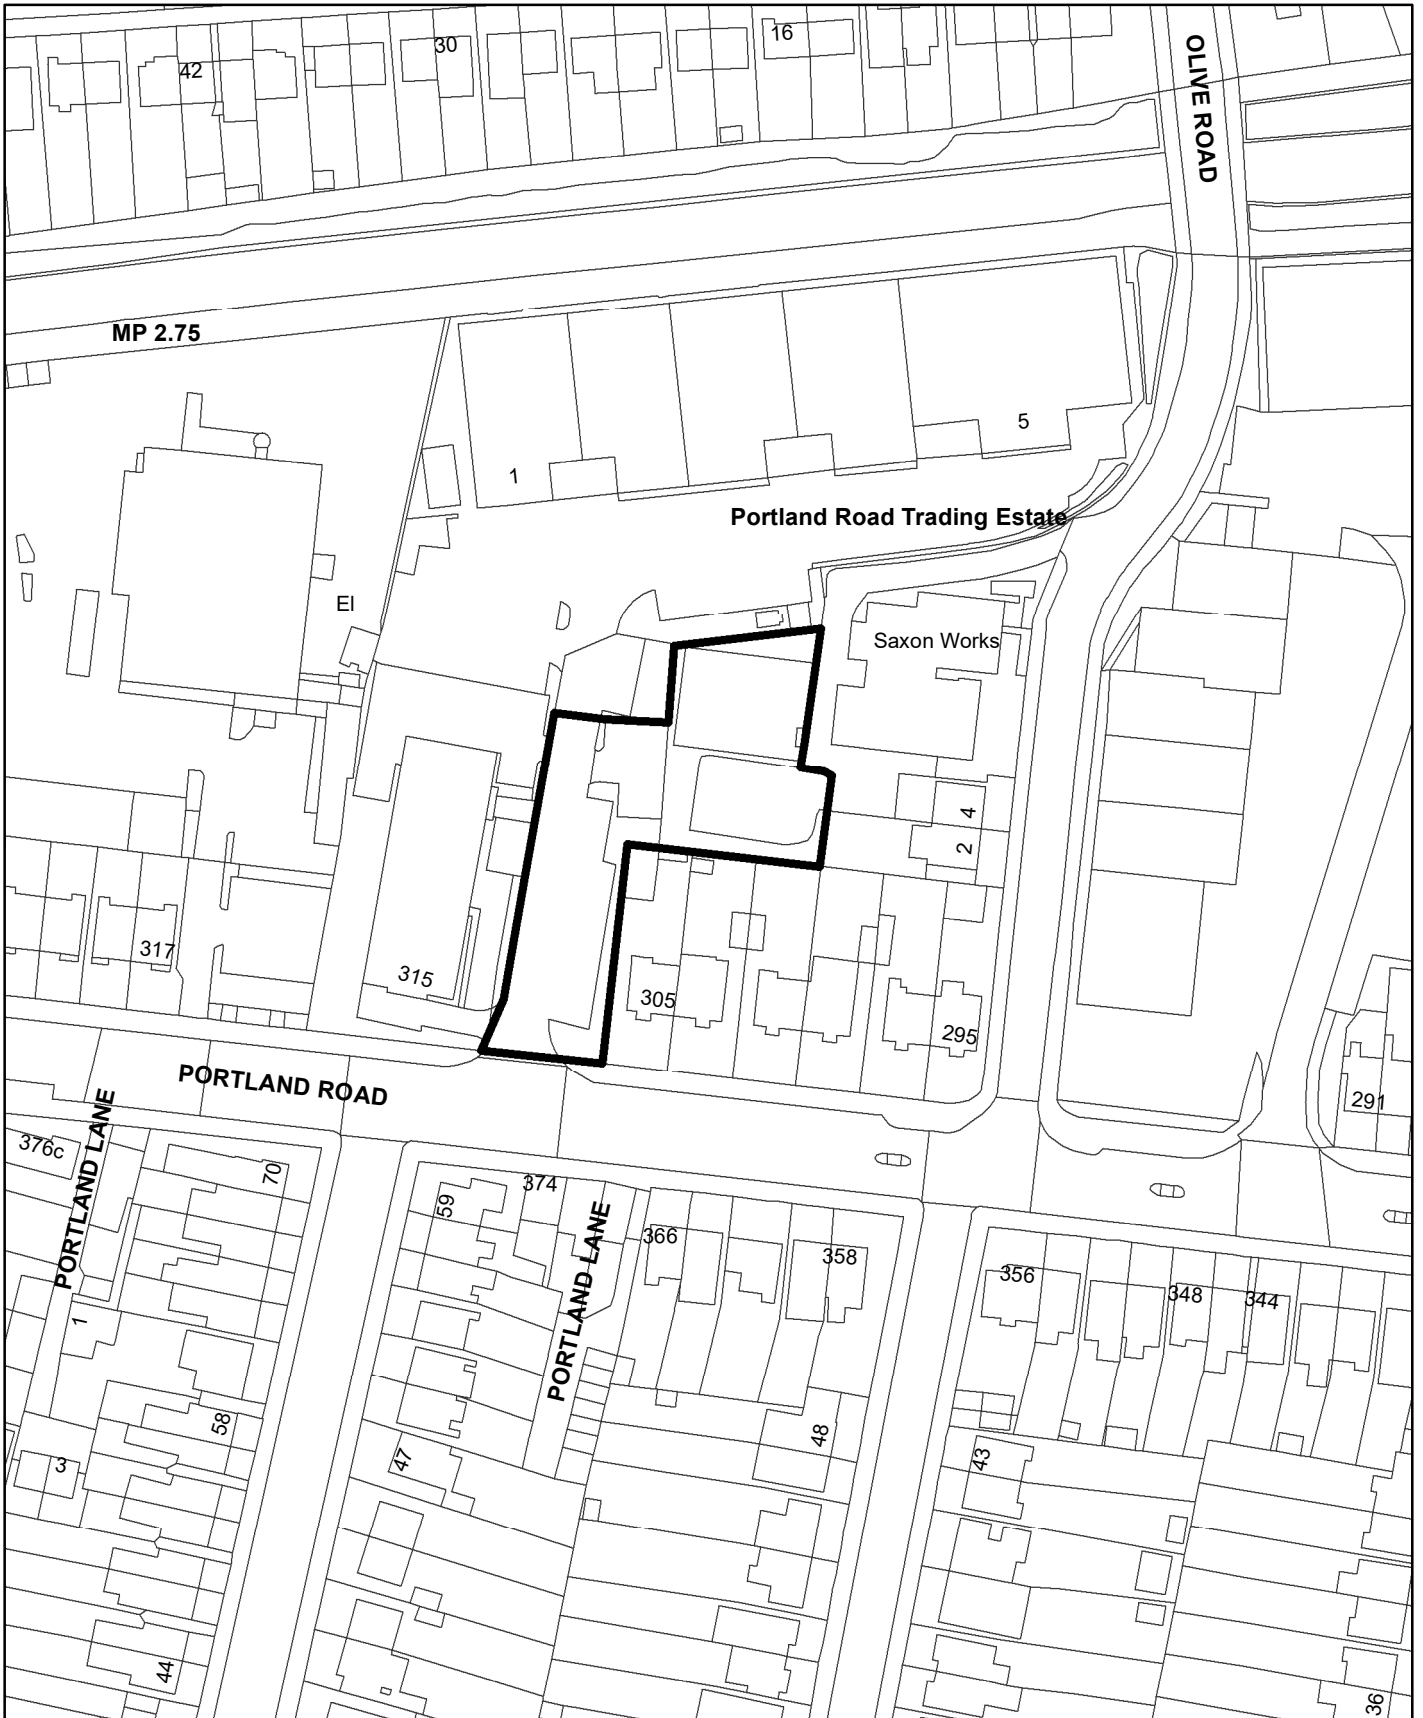

BH2021 04068 - Saxon Works, Land To The Rear Of 303-305 Portland Road

N

Scale: 1:1,250