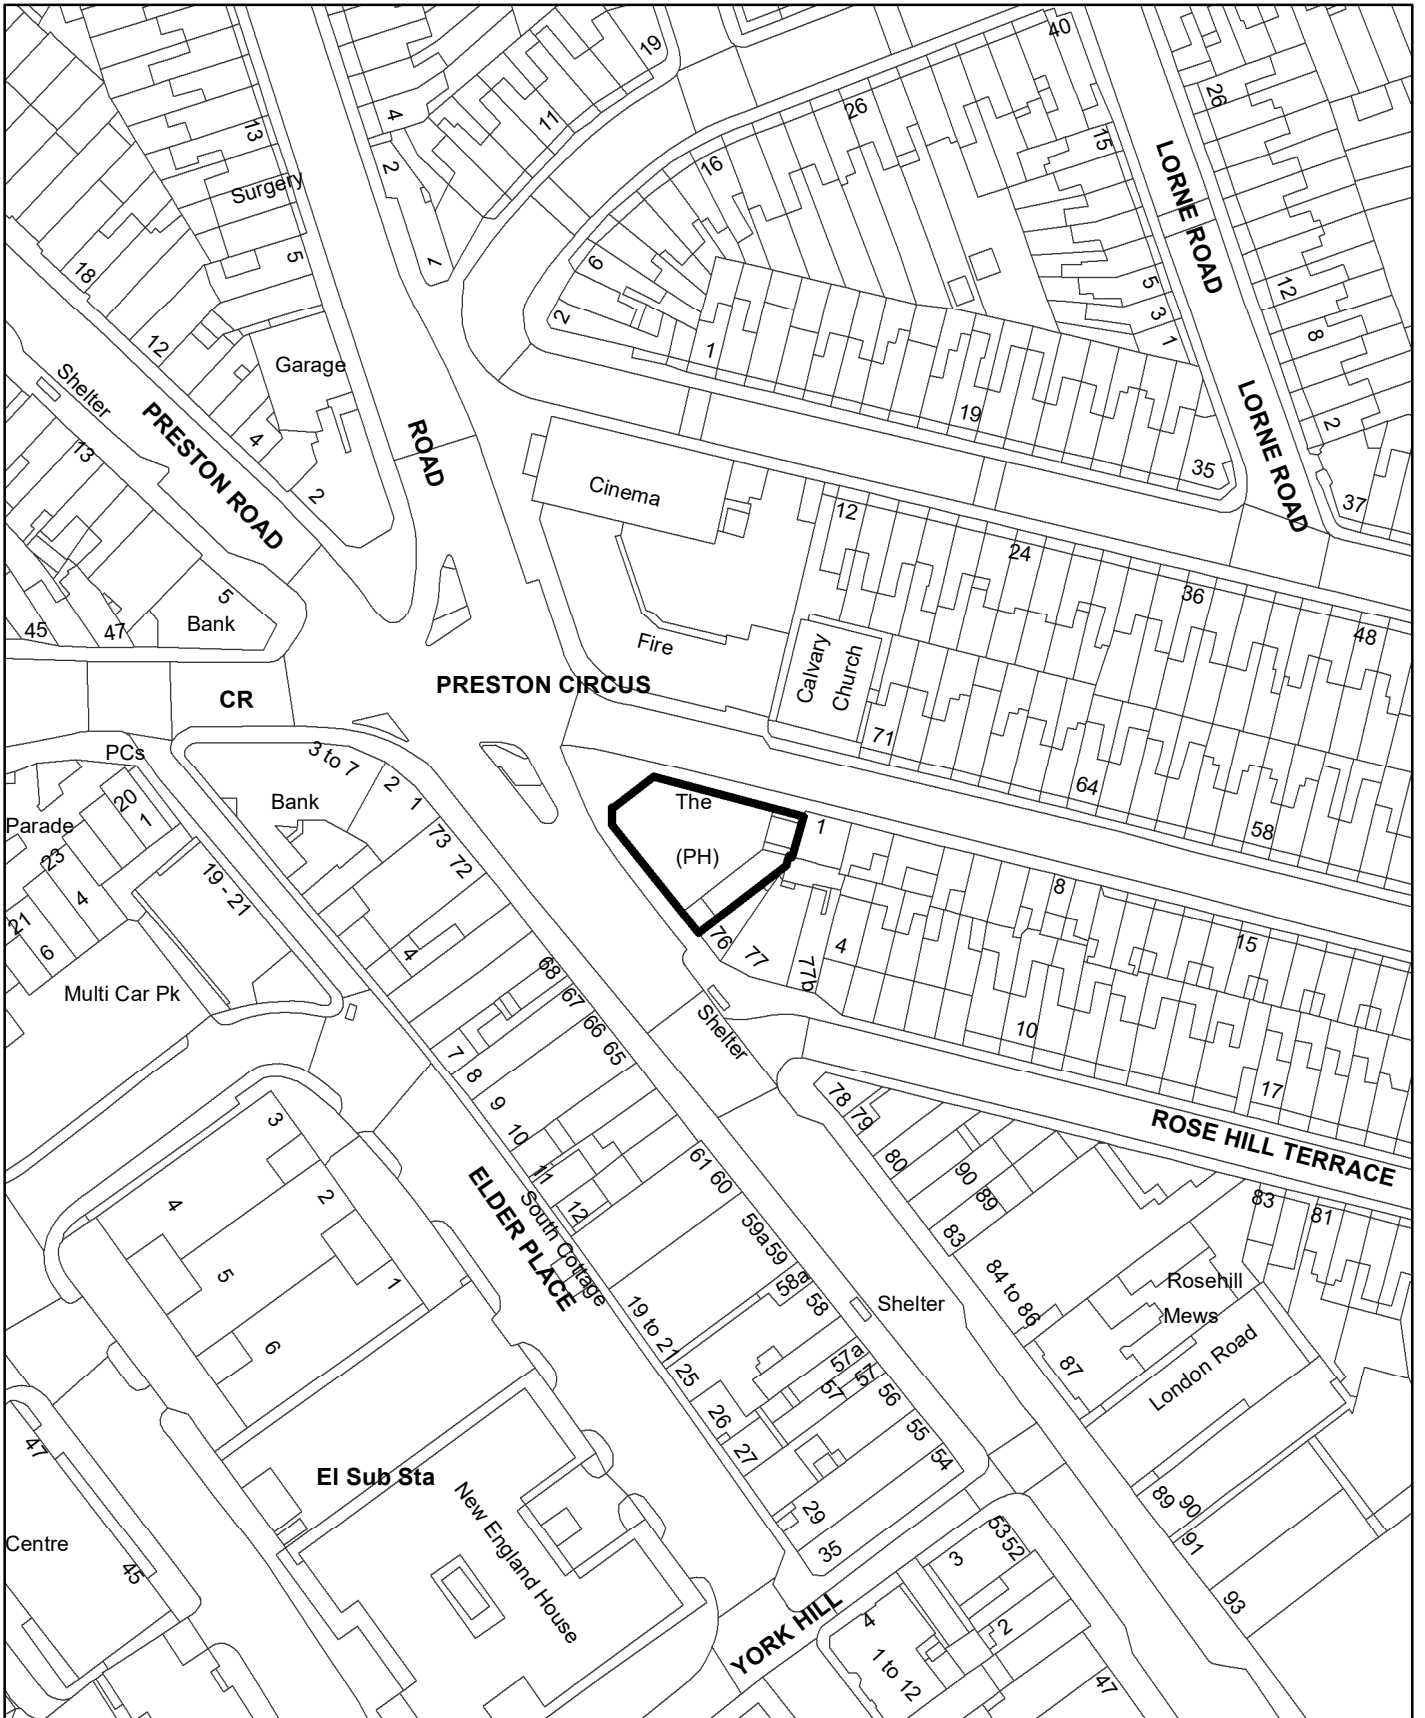

BH2023 02441 - The Hare And Hounds, 75 London Road

N

Scale: 1:1,250