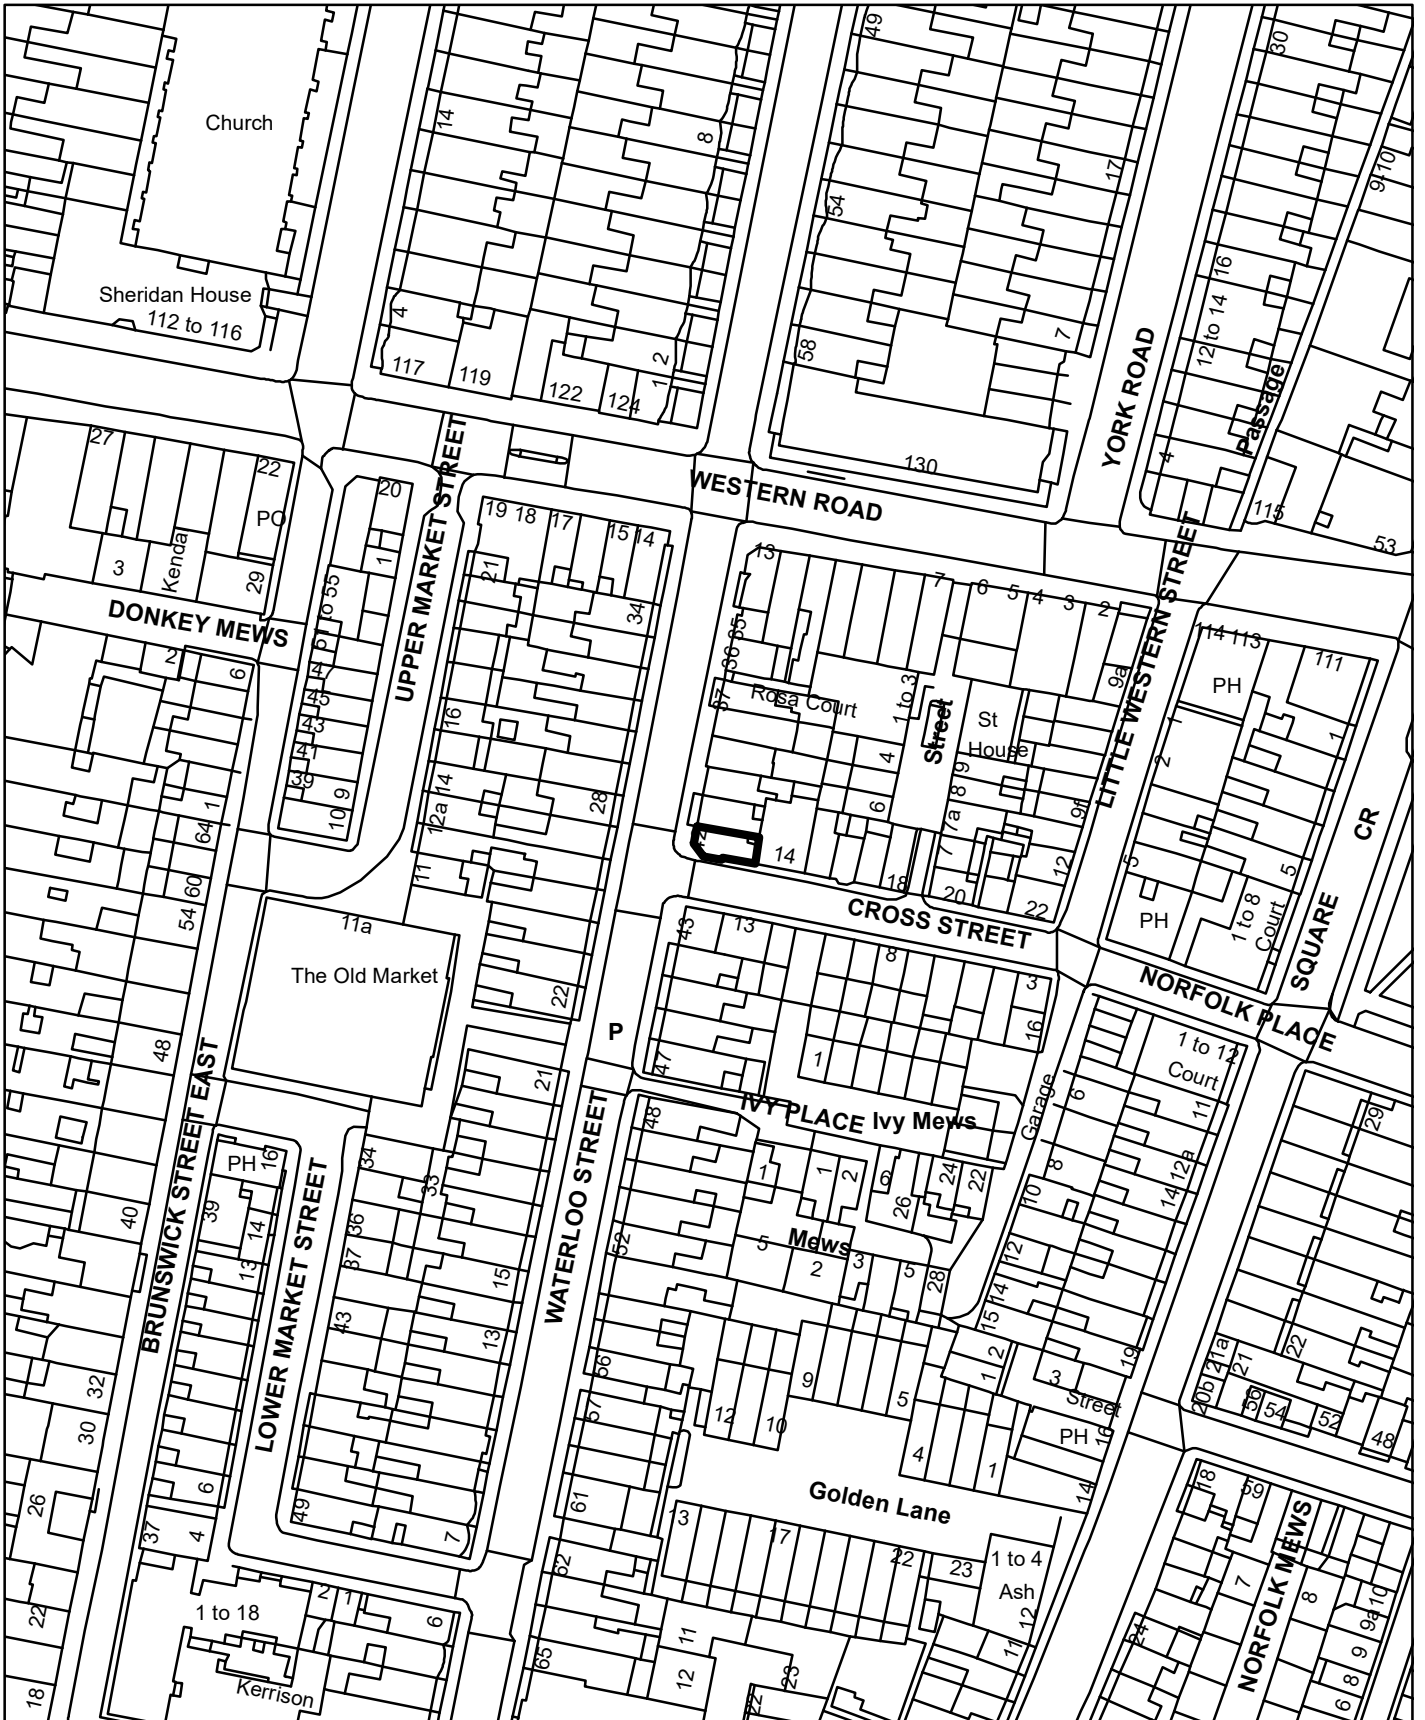

BH2024 02461 - 42 Waterloo Street

**Brighton & Hove
City Council**

Scale: 1:1,250