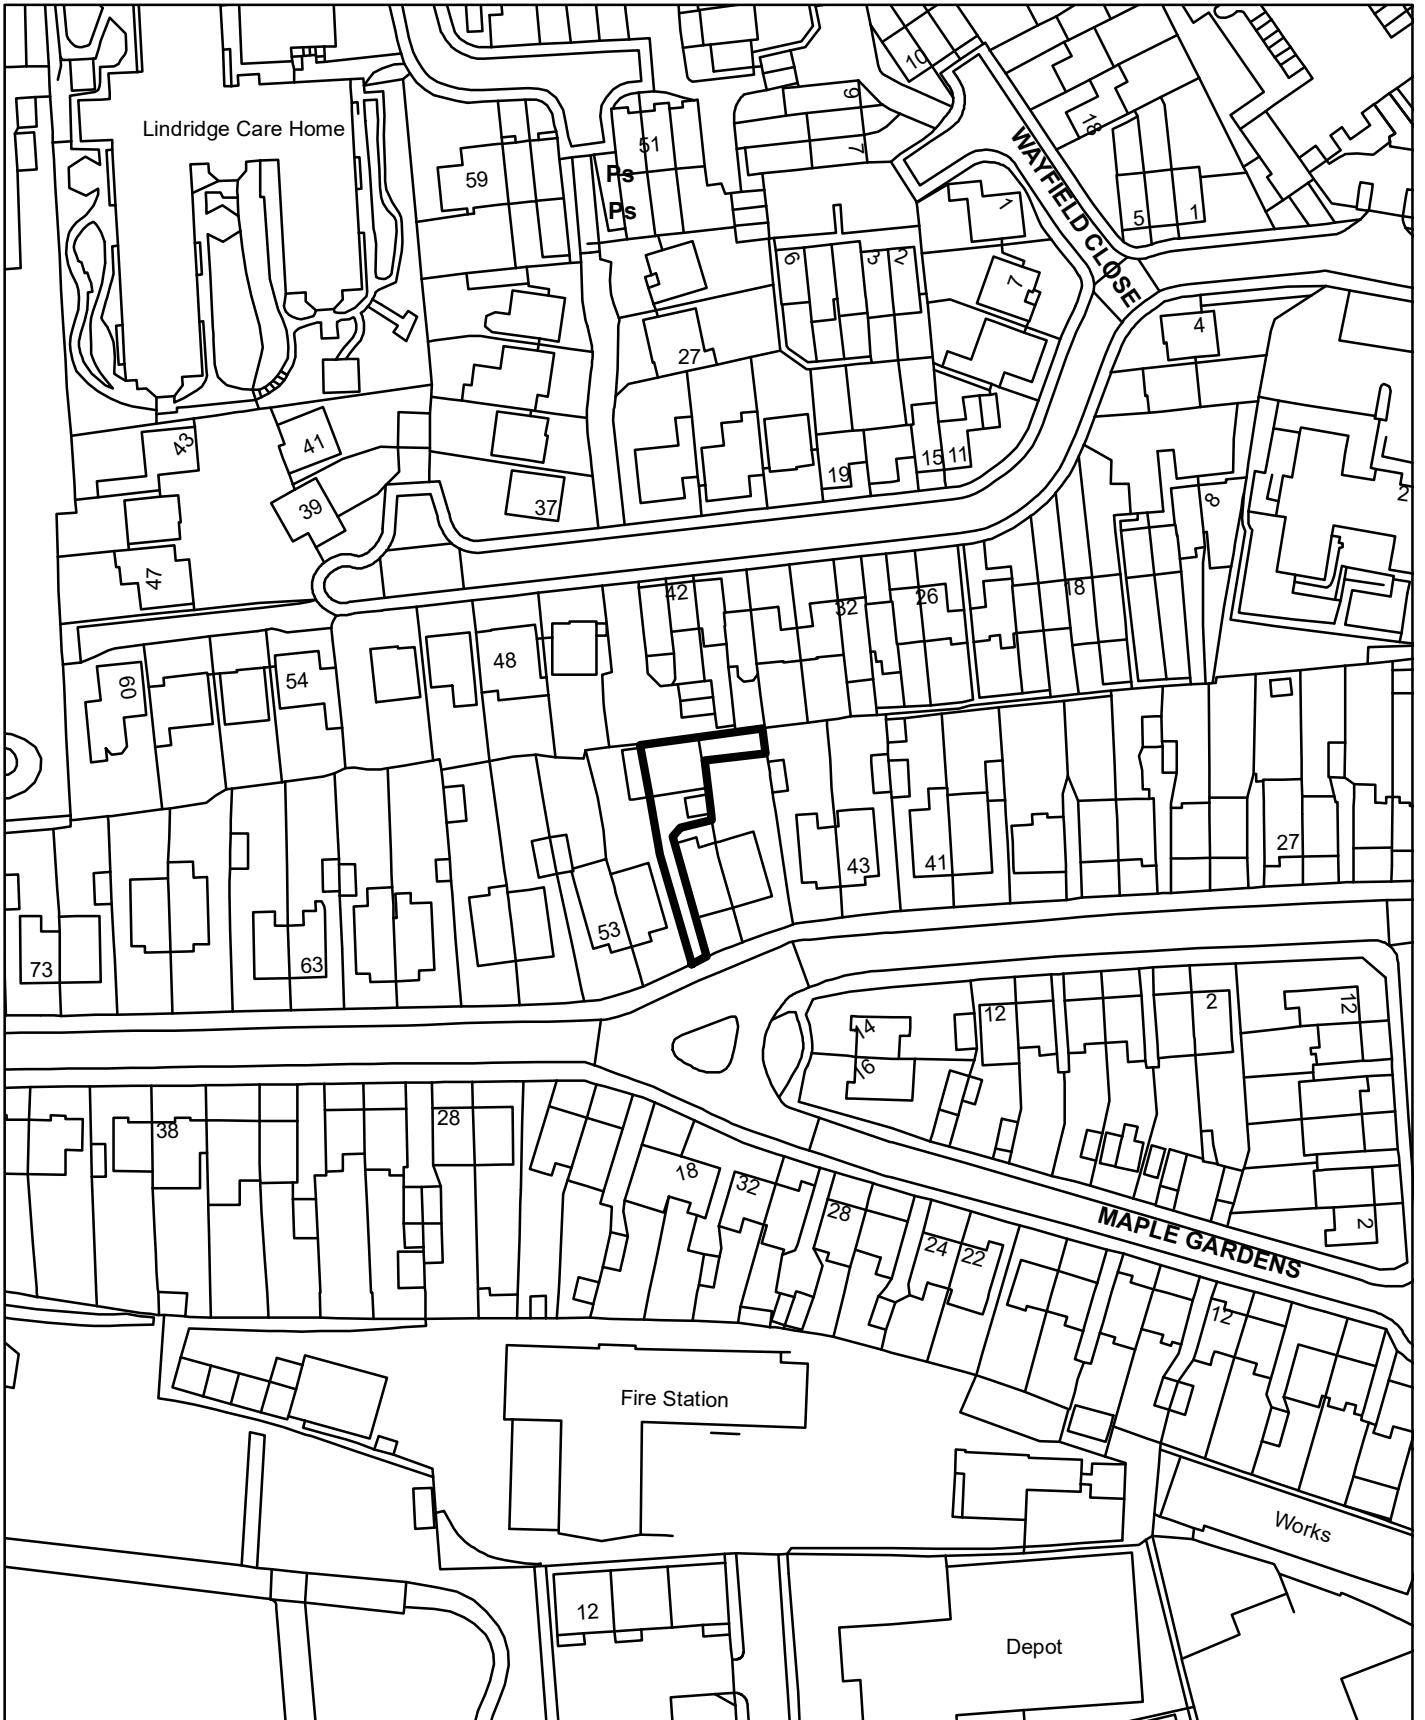

# BH2024 01873 - 49 Elm Drive

**Brighton & Hove  
City Council**

N

**Scale: 1:1,250**