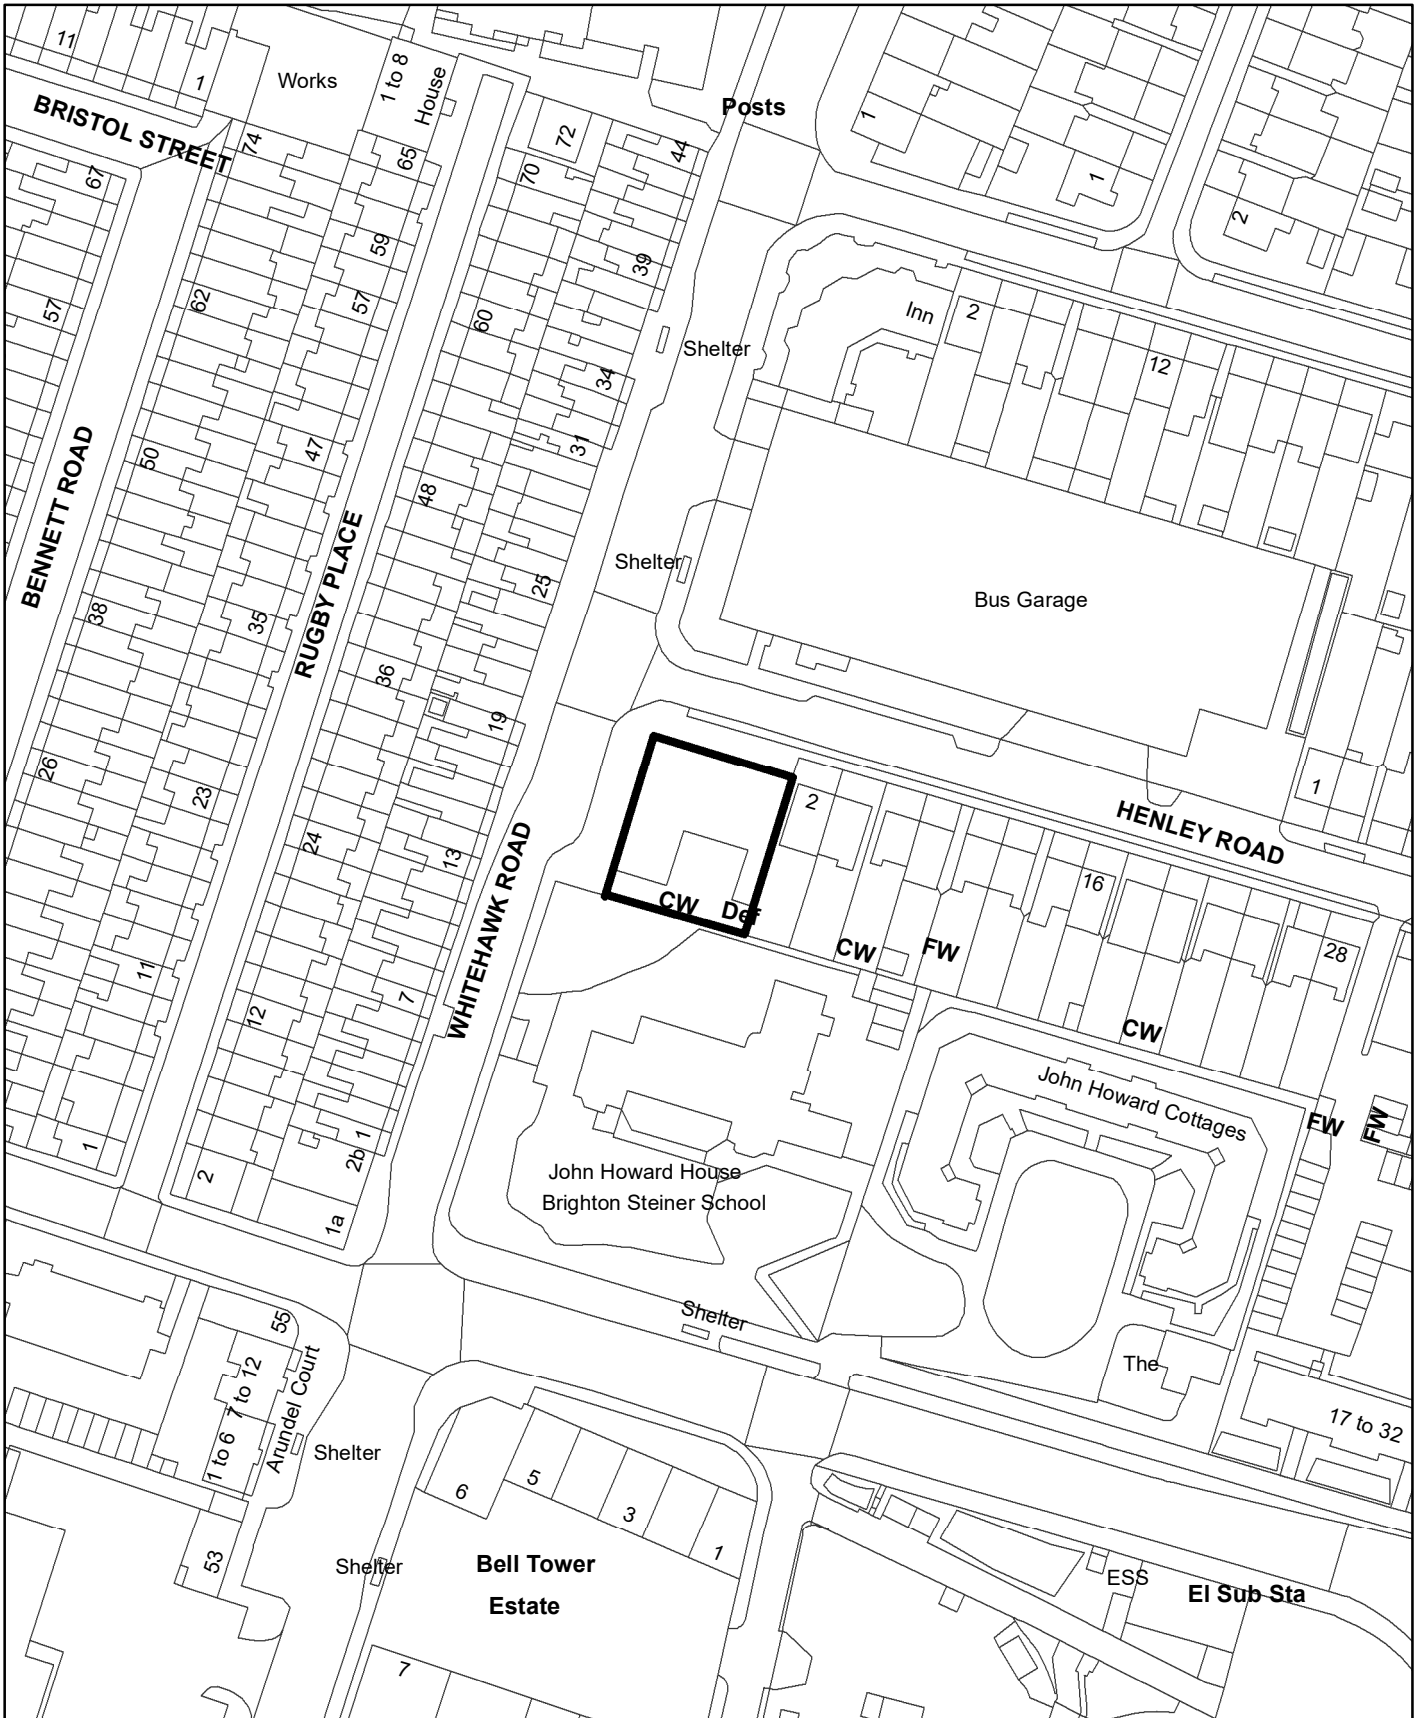

# BH2024 03124 - Brighton Co Operative Society

N

Scale: 1:1,250