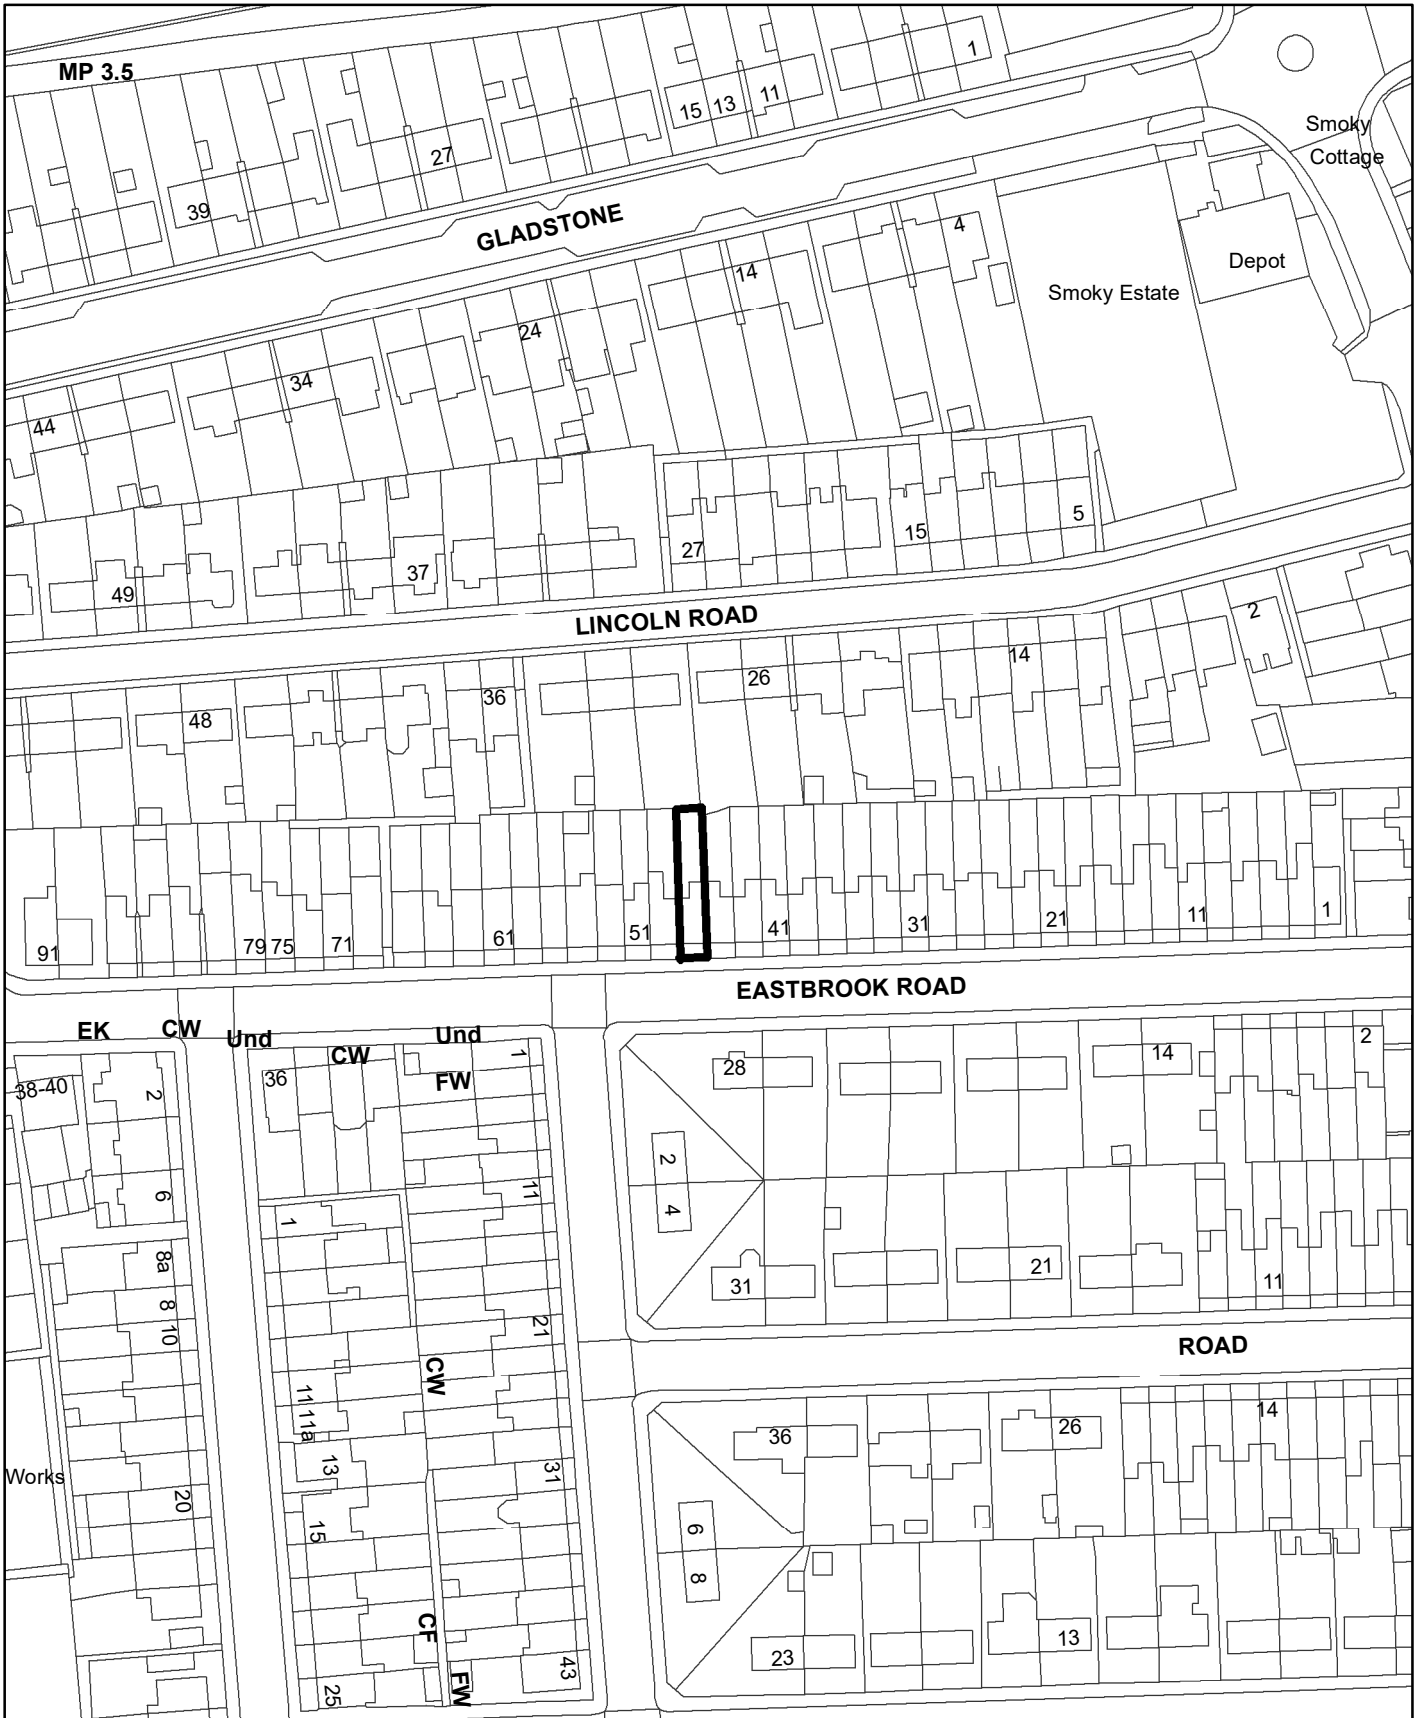

BH2025 00230 - 47 Eastbrook Road

N

Scale: 1:1,250