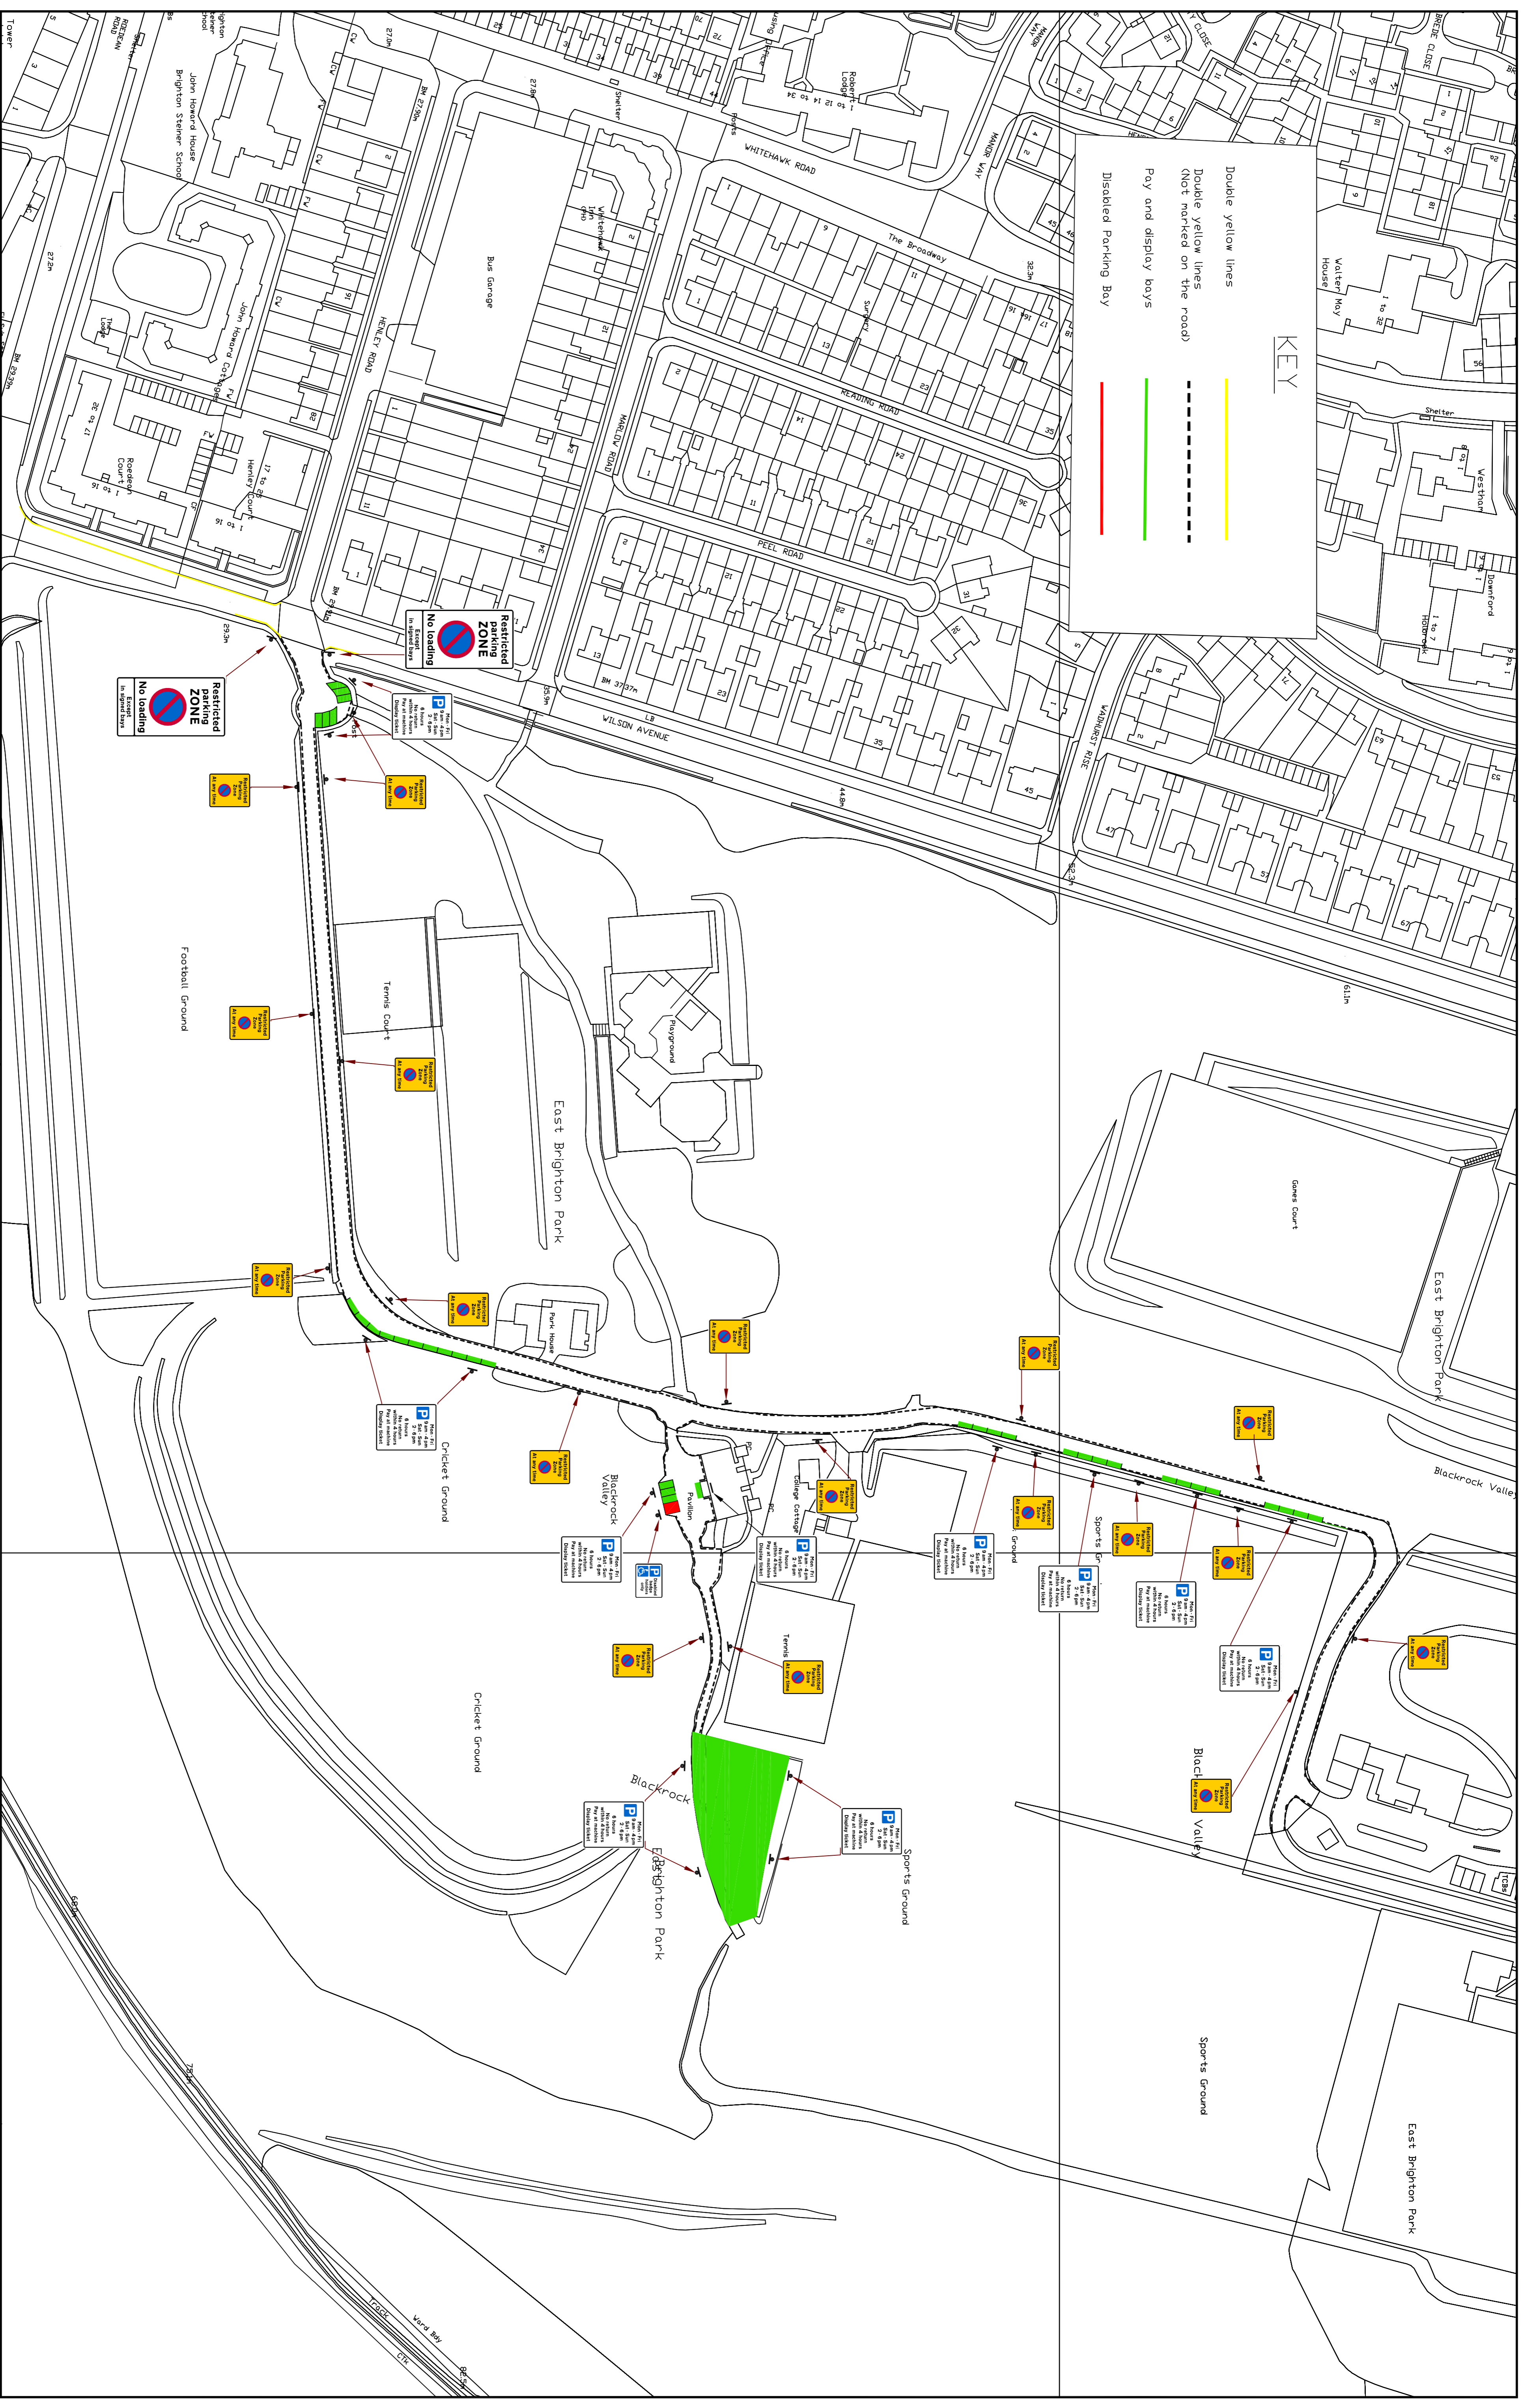

**KEY**

- Double yellow lines
- Double yellow lines (Not marked on the road)
- Pay and display bays
- Disabled Parking Bay

© Crown Copyright. Licence: 100020999. Brighton & Hove City Council, 2012.

Client: CITY INFRASTRUCTURE  
 DRAWING MANUFACTURE  
 Job title: East Brighton Park

Drawing Title: September 2013 -

Scale: NTS	Original dwg. size: A1	Date: -
Drawn: RM	Checked: -	Approved: -
Drawing status: -	Drawing Number: B&H 1	Rev: -