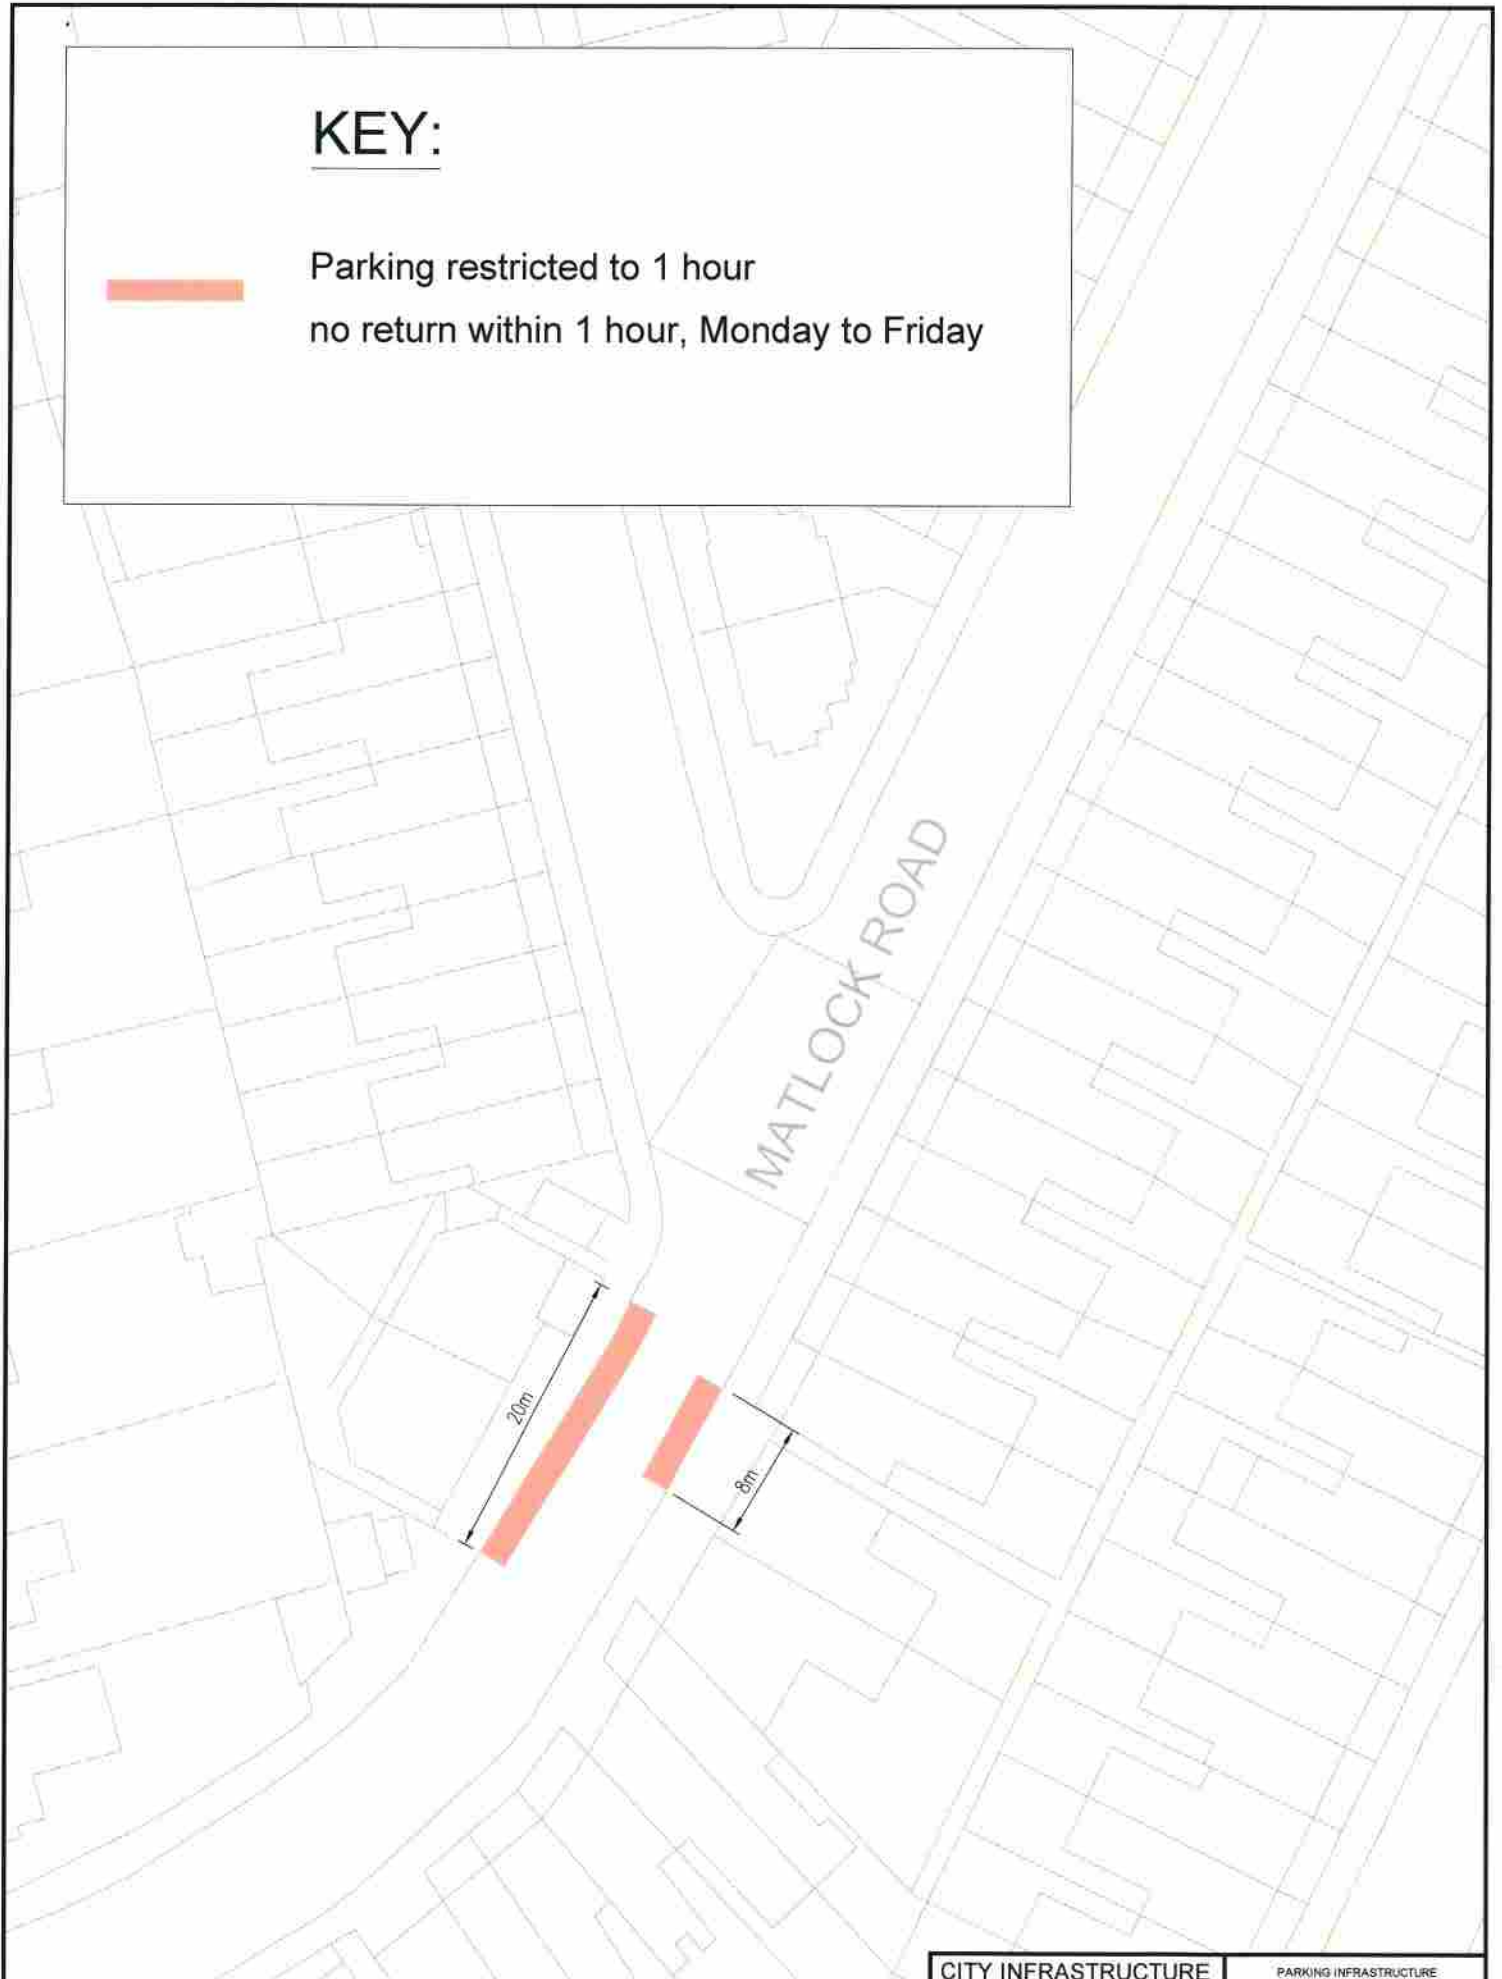

# KEY:

Parking restricted to 1 hour  
no return within 1 hour, Monday to Friday

CITY INFRASTRUCTURE

PARKING INFRASTRUCTURE

© Crown Copyright. Licence:  
100020999. Brighton & Hove City  
Council, 2014.

Project : Matlock Road - Area E

Scale : NTS

Date : AUG '14

Title : Appendix C -  
Free parking bay proposals

Drawn : P.T.

Drawing Number : B&H/ZoneE-AM/001